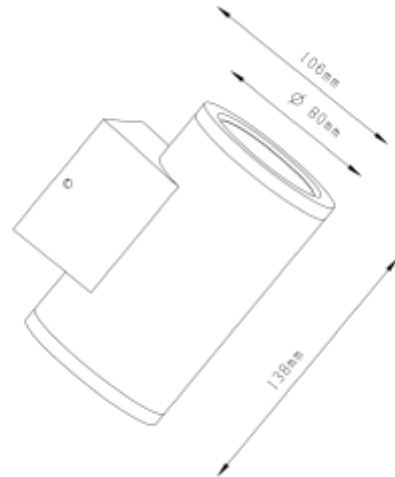

PRODUCT SHEET

Gemma Up&Down 500lm 830 45° 2x6W Dark Grey Phasecut

Art. no: 2390-2-45-7

Lighting Solutions

Gemma Up&Down 500lm 830 45° 2x6W Dark Grey Pha

SPECIFICATIONS

Lightsource Type:	LED (built in)
System Power [W]:	2x6W
CCT (Color Temperature):	3000K
CRI / Ra:	80
Lumen Output:	406lm
Lumen LED (tc=25):	500lm
Beam Angle:	45°
Lens (Diffuser):	Clear
Dimming:	Phase-Cut
System Voltage [V]:	230V 50Hz
Connection:	Terminal
Mounting:	Surface, Wall
Color:	Dark Grey
Length [mm]:	106mm
Height [mm]:	138mm
Width [mm]:	80mm
Weight [kg]:	0,58kg