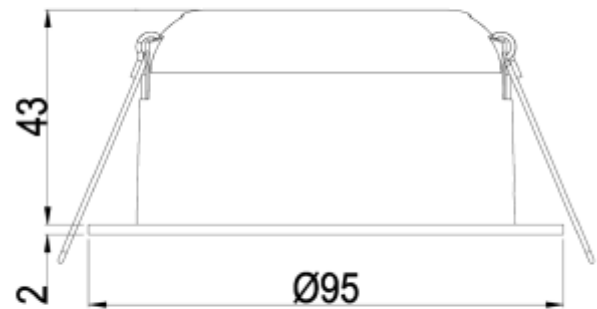

# Tigrus Fixed

 76-83mm

**A+**

### SPECIFICATIONS

System Power [W]:	7W
CCT (Color Temperature):	2700K
CRI / Ra:	95
Lumen Output:	515lm
Lumen LED (tc=25):	550lm
Beam Angle:	36°
Lens (Diffuser):	Clear
Dimming:	Phase-Cut
Flickerfree:	Yes
System Voltage [V]:	230V 50Hz
Connection:	QuickConnect
Mounting:	Recessed, Ceiling
Cut-out [mm]:	Ø76-Ø83mm
Lumen/W:	73lm/W
MacAdam (SDCM):	3
Color:	Black
Height [mm]:	45mm
Width [mm]:	95mm
To be recessed in insulation:	Yes, recessed in insulation

Tigrus Fixed is a low height downlight that can be mounted directly in insulation without any need for a downlightbox. With its IP65 certification, it can be used in bathrooms in private households and commercial use. CRI>95 Cut-out 76-83mm.