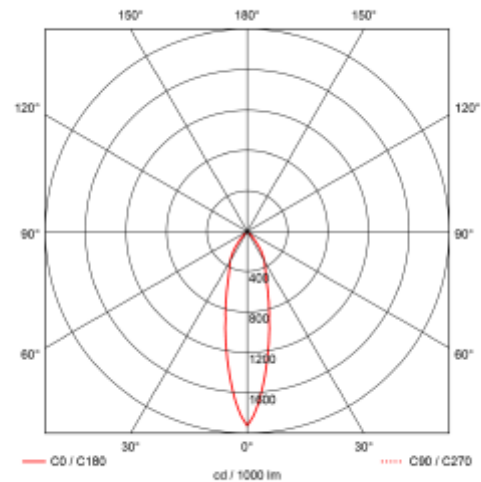

### SPECIFICATIONS

System Power [W]:	7W
CCT (Color Temperature):	2700K
CRI / Ra:	95
Lumen Output:	515lm
Lumen LED (tc=25):	550lm
Beam Angle:	36°
Lens (Diffuser):	Clear
Dimming:	Phase-Cut
Flickerfree:	Yes
System Voltage [V]:	230V 50Hz
Connection:	QuickConnect
Mounting:	Recessed, Ceiling
Cut-out [mm]:	Ø76-Ø83mm
Lumen/W:	73lm/W
MacAdam (SDCM):	3
Color:	Black
Height [mm]:	45mm
Width [mm]:	95mm
To be recessed in insulation:	Yes, recessed in insulation