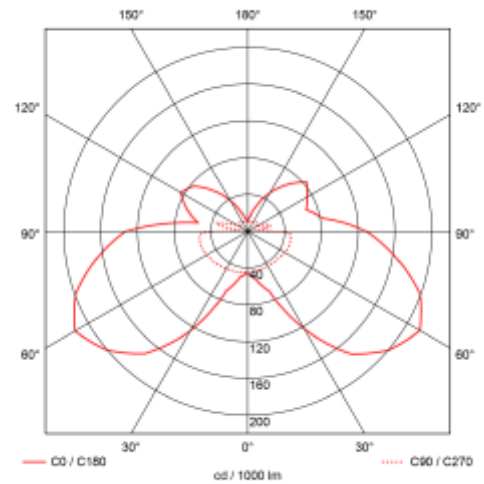

## PRODUCT SHEET

Lepus 450lm 830 90° 10W D Grey w/white dome Quickconnect  
Art. no: 2440-90-7

Lighting Solutions

# Lepus 450lm 830 90° 10W D Grey w/white dome Quic

### SPECIFICATIONS

System Power [W]:	10W
CCT (Color Temperature):	3000K
CRI / Ra:	80
Lumen Output:	402lm
Lumen LED (tc=25):	450lm
Beam Angle:	90°
Lens (Diffuser):	Opal
Dimming:	Phase-Cut
System Voltage [V]:	230V 50Hz
Connection:	QuickConnect
Mounting:	Surface, Wall
Lumen/W:	0lm/W
Color:	Dark Grey/Glossy White
Length [mm]:	175mm
Height [mm]:	150mm
Width [mm]:	140mm
Weight [kg]:	1,17kg