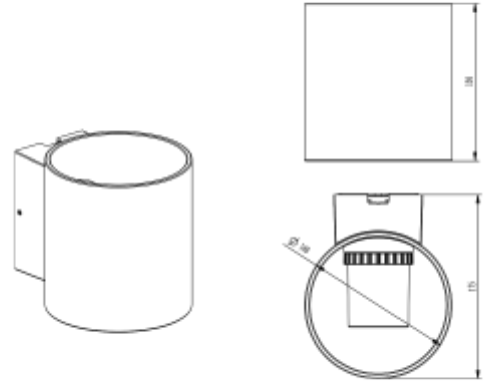

## PRODUCT SHEET

Lepus 450lm 830 90° 10W D Grey w/white dome Quickconnect  
Art. no: 2440-90-7

Lighting Solutions

# Lepus 450lm 830 90° 10W D Grey w/white dome Quic

### SPECIFICATIONS

System Power [W]:	10W
CCT (Color Temperature):	3000K
CRI / Ra:	80
Lumen Output:	402lm
Lumen LED (tc=25):	450lm
Beam Angle:	90°
Lens (Diffuser):	Opal
Dimming:	Phase-Cut
System Voltage [V]:	230V 50Hz
Connection:	QuickConnect
Mounting:	Surface, Wall
Lumen/W:	0lm/W
Color:	Dark Grey/Glossy White
Length [mm]:	175mm
Height [mm]:	150mm
Width [mm]:	140mm
Weight [kg]:	1,17kg