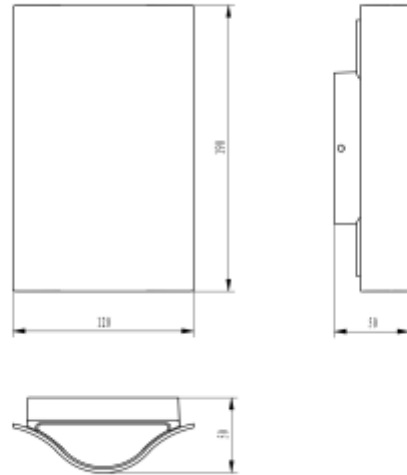

### SPECIFICATIONS

|                          |               |
|--------------------------|---------------|
| System Power [W]:        | 2x6W          |
| CCT (Color Temperature): | 3000K         |
| CRI / Ra:                | 80            |
| Lumen Output:            | 491lm         |
| Lumen LED (tc=25):       | 600lm         |
| Beam Angle:              | 90°           |
| Lens (Diffuser):         | Clear         |
| Dimming:                 | None          |
| System Voltage [V]:      | 230V 50Hz     |
| Connection:              | QuickConnect  |
| Mounting:                | Surface, Wall |
| Lumen/W:                 | 41lm/W        |
| Length [mm]:             | 120mm         |
| Height [mm]:             | 190mm         |
| Width [mm]:              | 50mm          |
| Weight [kg]:             | 0,61kg        |