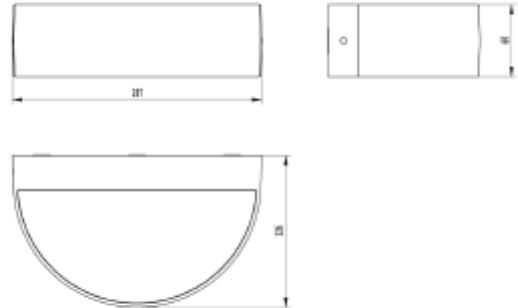

FDV SPEC SHEET

Subra 700lm 830 110° 2x4,5W D Grey

Art. no: 2460-110-7

Lighting Solutions

Subra 700lm 830 110° 2x4,5W D Grey

Art. no: 2460-110-7

LIGHT TECHNICAL

Lumen Output:	519
Lumen LED (tc=25):	700
Beam Angle:	110°
CCT (Color Temperature):	3000
CRI / Ra:	80
Color Code:	830
Lens (Diffuser):	Opal

MOUNTING / CONNECTION

Connection:	Terminal
Mounting:	Surface, Wall

ELECTRICAL DATA

Dimming:	None
System Power [W]:	2X4,5
System Voltage [V]:	230V 50Hz
Protection Class:	1
Max load pr circuit - B10:	26
Max load pr circuit - B16:	42
Max load pr circuit - C10:	44
Max load pr circuit - C16:	71
Leakage current [mA]:	0,5
Inrush current I _{max} [A]:	10
Inrush current time [μs]:	125
Socket / Cap-Base:	N/A
Current Output [mA]:	350
Voltage Forward Min [V]:	24
Voltage Forward Max [V]:	27

FDV SPEC SHEET

Subra 700lm 830 110° 2x4,5W D Grey

Art. no: 2460-110-7

Lighting Solutions

PRODUCT

Ingress Protection:	IP54
Impact Protection:	IK08
Operating Temperature [°C]:	-20 - 50
Color:	Dark Grey
RAL:	RAL7024
Length [mm]:	207
Height [mm]:	60
Width [mm]:	126
Weight [kg]:	0,75