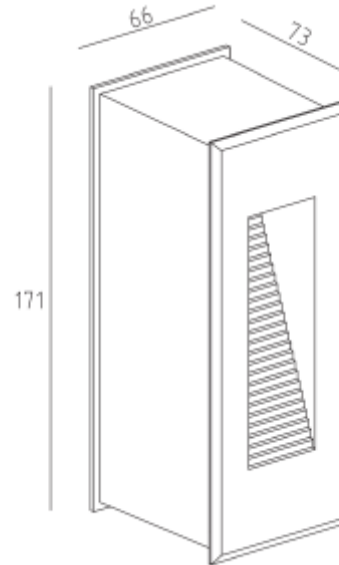

## PRODUCT SHEET

Wall 3x1W 830 20° Antracite

Art. no: 2513-LED

Lighting Solutions

# Wall 3x1W 830 20° Antracite

SPECIFICATIONS	
Lightsource Type:	LED (built in)
System Power [W]:	3W
CCT (Color Temperature):	3000K
CRI / Ra:	80
Lumen Output:	100lm
Lumen LED (tc=25):	150lm
Beam Angle:	20
System Voltage [V]:	230V 50Hz
Connection:	Cable 0.2m
Mounting:	Recessed, Wall
Lifetime [h]:	50 000h
Color:	Antracite
Length [mm]:	73mm
Height [mm]:	171mm
Width [mm]:	66mm