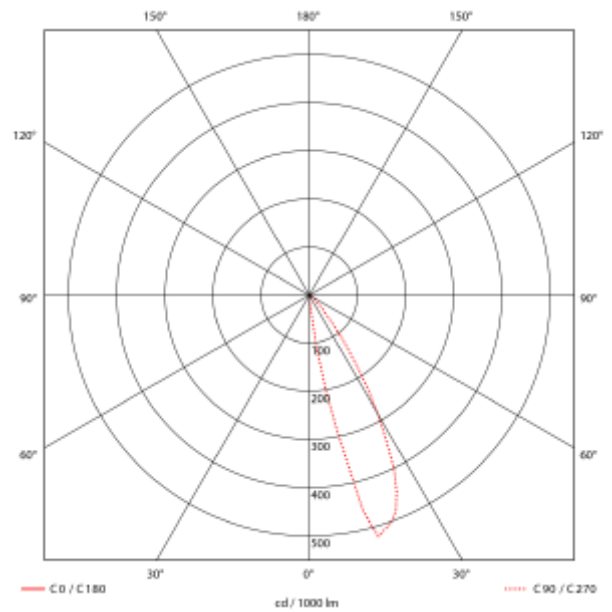

## PRODUCT SHEET

Wall 3x1W 830 20° Antracite

Art. no: 2513-LED

Lighting Solutions

# Wall 3x1W 830 20° Antracite

SPECIFICATIONS	
Lightsource Type:	LED (built in)
System Power [W]:	3W
CCT (Color Temperature):	3000K
CRI / Ra:	80
Lumen Output:	100lm
Lumen LED (tc=25):	150lm
Beam Angle:	20
System Voltage [V]:	230V 50Hz
Connection:	Cable 0.2m
Mounting:	Recessed, Wall
Lifetime [h]:	50 000h
Color:	Antracite
Length [mm]:	73mm
Height [mm]:	171mm
Width [mm]:	66mm