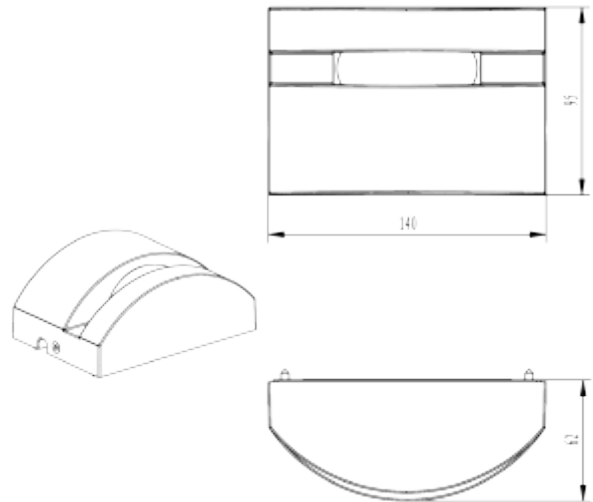

PRODUCT SHEET

Skat 330lm 830 4° 6W Quickconnect Dark Grey

Art. no: 2535-4-7

Lighting Solutions

Skat 330lm 830 4° 6W Quickconnect Dark Grey

SPECIFICATIONS

System Power [W]:	6W
CCT (Color Temperature):	3000K
CRI / Ra:	80
Lumen LED (tc=25):	330lm
Beam Angle:	4°
Lens (Diffuser):	Clear
Dimming:	None
System Voltage [V]:	230V 50Hz
Connection:	QuickConnect
Mounting:	Surface, Ground
Lumen/W:	15lm/W
Length [mm]:	140mm
Height [mm]:	95mm
Width [mm]:	62mm
Weight [kg]:	0,64kg