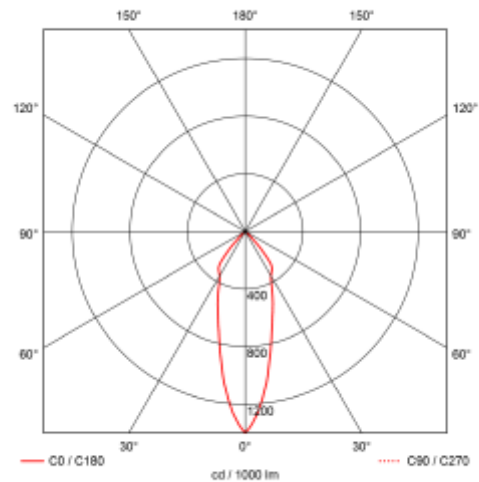

# Tigrus 360° Rotatable

 80-83mm

SPECIFICATIONS	
System Power [W]:	7W
CCT (Color Temperature):	2700K
CRI / Ra:	95
Lumen Output:	494lm
Lumen LED (tc=25):	550lm
Beam Angle:	36°
Lens (Diffuser):	Clear
Dimming:	Phase-Cut
Flickerfree:	Yes
System Voltage [V]:	230V 50Hz
Connection:	QuickConnect
Mounting:	Recessed, Ceiling
Cut-out [mm]:	Ø80-Ø83mm
Lumen/W:	71lm/W
MacAdam (SDCM):	3
Color:	Black
Height [mm]:	47mm
Width [mm]:	95mm
To be recessed in insulation:	Yes, recessed in insulation

Tigrus 360° Rotatable can be mounted directly in insulation. Downlight have CRI>95 and are delivered with 2700K or Dim2Warm. The downlight can be tilted 25° and it's 360° rotatable. The luminaire connects easily without using a screwdriver. Cut-out 80-83mm.