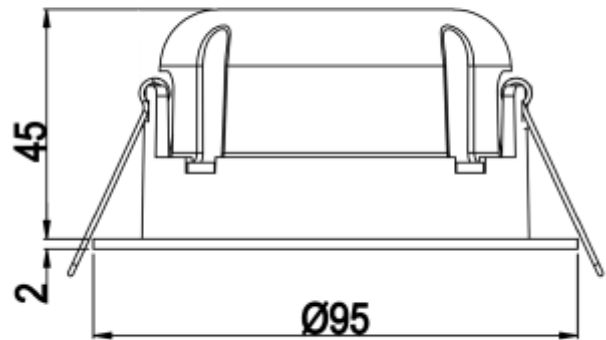

## PRODUCT SHEET

Tigrus 360° Rotatable

Art. no: 25927-36-2

Lighting Solutions

# Tigrus 360° Rotatable

 80-83mm

SPECIFICATIONS	
System Power [W]:	7W
CCT (Color Temperature):	2700K
CRI / Ra:	95
Lumen Output:	494lm
Lumen LED (tc=25):	550lm
Beam Angle:	36°
Lens (Diffuser):	Clear
Dimming:	Phase-Cut
Flickerfree:	Yes
System Voltage [V]:	230V 50Hz
Connection:	QuickConnect
Mounting:	Recessed, Ceiling
Cut-out [mm]:	Ø80-Ø83mm
Lumen/W:	71lm/W
MacAdam (SDCM):	3
Color:	Black
Height [mm]:	47mm
Width [mm]:	95mm
To be recessed in insulation:	Yes, recessed in insulation

Tigrus 360° Rotatable can be mounted directly in insulation. Downlight have CRI>95 and are delivered with 2700K or Dim2Warm. The downlight can be tilted 25° and it's 360° rotatable. The luminaire connects easily without using a screwdriver. Cut-out 80-83mm.