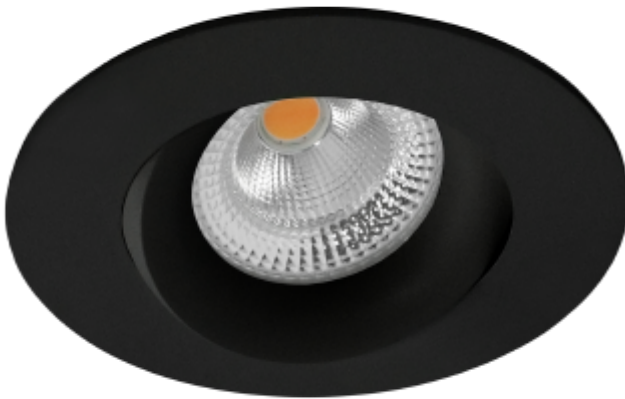

## PRODUCT SHEET

Tigrus 360° Rotatable

Art. no: 25927-36-2

Lighting Solutions

# Tigrus 360° Rotatable

 80-83mm

SPECIFICATIONS	
System Power [W]:	7W
CCT (Color Temperature):	2700K
CRI / Ra:	95
Lumen Output:	494lm
Lumen LED (tc=25):	550lm
Beam Angle:	36°
Lens (Diffuser):	Clear
Dimming:	Phase-Cut
Flickerfree:	Yes
System Voltage [V]:	230V 50Hz
Connection:	QuickConnect
Mounting:	Recessed, Ceiling
Cut-out [mm]:	Ø80-Ø83mm
Lumen/W:	71lm/W
MacAdam (SDCM):	3
Color:	Black
Height [mm]:	47mm
Width [mm]:	95mm
To be recessed in insulation:	Yes, recessed in insulation

Tigrus 360° Rotatable can be mounted directly in insulation. Downlight have CRI>95 and are delivered with 2700K or Dim2Warm. The downlight can be tilted 25° and it's 360° rotatable. The luminaire connects easily without using a screwdriver. Cut-out 80-83mm.