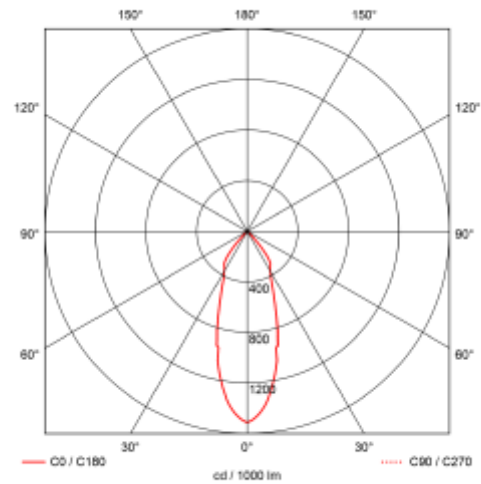

PRODUCT SHEET

Tigrus 360° Square

Art. no: 26927-36-3

Lighting Solutions

Tigrus 360° Square

 80-83mm

A+

SPECIFICATIONS

System Power [W]:	7W
CCT (Color Temperature):	2700K
CRI / Ra:	95
Lumen Output:	532lm
Lumen LED (tc=25):	550lm
Beam Angle:	36°
Lens (Diffuser):	Clear
Dimming:	Phase-Cut
Flickerfree:	Yes
System Voltage [V]:	230V 50Hz
Connection:	QuickConnect
Mounting:	Recessed, Ceiling
Cut-out [mm]:	Ø80-Ø83mm
Lumen/W:	76lm/W
MacAdam (SDCM):	3
Color:	White
Length [mm]:	95mm
Height [mm]:	47mm
Width [mm]:	95mm
To be recessed in insulation:	Yes, recessed in insulation

Tigrus 360° Square Rotatable can be mounted directly in insulation. Downlight have CRI>95 and are delivered with 2700K or Dim2Warm. The downlight can be tilted 25° and it's 360° rotatable. The luminaire connects easily without using a screwdriver. Cut-out 80-83mm