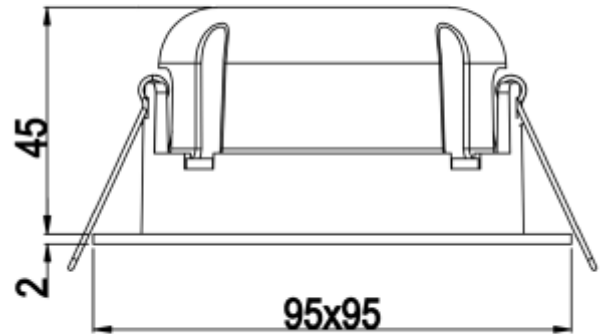

PRODUCT SHEET

Tigrus 360° Square

Art. no: 26927-36-3

Lighting Solutions

Tigrus 360° Square

 80-83mm

A+

SPECIFICATIONS

System Power [W]:	7W
CCT (Color Temperature):	2700K
CRI / Ra:	95
Lumen Output:	532lm
Lumen LED (tc=25):	550lm
Beam Angle:	36°
Lens (Diffuser):	Clear
Dimming:	Phase-Cut
Flickerfree:	Yes
System Voltage [V]:	230V 50Hz
Connection:	QuickConnect
Mounting:	Recessed, Ceiling
Cut-out [mm]:	Ø80-Ø83mm
Lumen/W:	76lm/W
MacAdam (SDCM):	3
Color:	White
Length [mm]:	95mm
Height [mm]:	47mm
Width [mm]:	95mm
To be recessed in insulation:	Yes, recessed in insulation

Tigrus 360° Square Rotatable can be mounted directly in insulation. Downlight have CRI>95 and are delivered with 2700K or Dim2Warm. The downlight can be tilted 25° and it's 360° rotatable. The luminaire connects easily without using a screwdriver. Cut-out 80-83mm