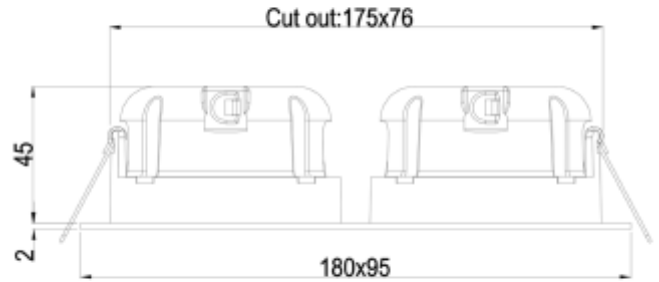

FDV SPEC SHEET

Tigrus Square Double 360° Adjustable
Art. no: 27927-36-2

Lighting Solutions

 175x76mm

Tigrus Square Double 360° Adjustable

Art. no: 27927-36-2

LIGHT TECHNICAL

Lumen Output:	1060
Lumen LED (tc=25):	1100
Beam Angle:	36°
CCT (Color Temperature):	2700
CRI / Ra:	95
Color Code:	927
MacAdam (SDCM):	3
Lens (Diffuser):	Clear

MOUNTING / CONNECTION

Connection:	QuickConnect
Cut-out [mm]:	175x76
Mounting:	Recessed, Ceiling

ELECTRICAL DATA

Dimming:	Phase-Cut
Flickerfree:	Yes
System Power [W]:	13
System Voltage [V]:	230V 50Hz
Protection Class:	2
Socket / Cap-Base:	N/A
Current Output [mA]:	300
Voltage Forward Min [V]:	13
Voltage Forward Max [V]:	18

FDV SPEC SHEET

Tigrus Square Double 360° Adjustable
Art. no: 27927-36-2

PRODUCT	
To be recessed in insulation:	Yes, recessed in insulation
Ingress Protection:	IP44
Impact Protection:	IK02
Color:	Black
Length [mm]:	180
Height [mm]:	47
Width [mm]:	95