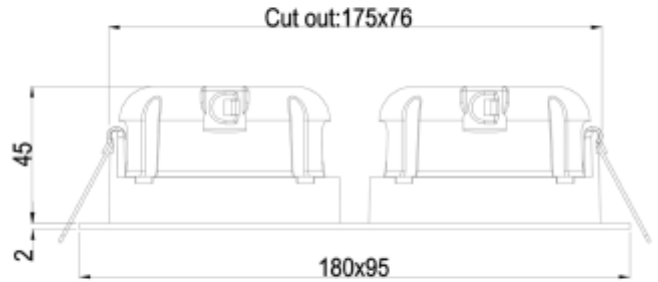

## FDV SPEC SHEET

Tigrus Square Double 360° Adjustable  
Art. no: 27927-36-3

 175x76mm

# Tigrus Square Double 360° Adjustable

Art. no: 27927-36-3

### MOUNTING / CONNECTION

Connection:	QuickConnect
Cut-out [mm]:	175x76
Mounting:	Recessed, Ceiling

## FDV SPEC SHEET

Tigrus Square Double 360° Adjustable  
Art. no: 27927-36-3

PRODUCT	
To be recessed in insulation:	Yes, recessed in insulation
Ingress Protection:	IP44
Impact Protection:	IK02
Color:	White
Length [mm]:	180
Height [mm]:	47
Width [mm]:	95