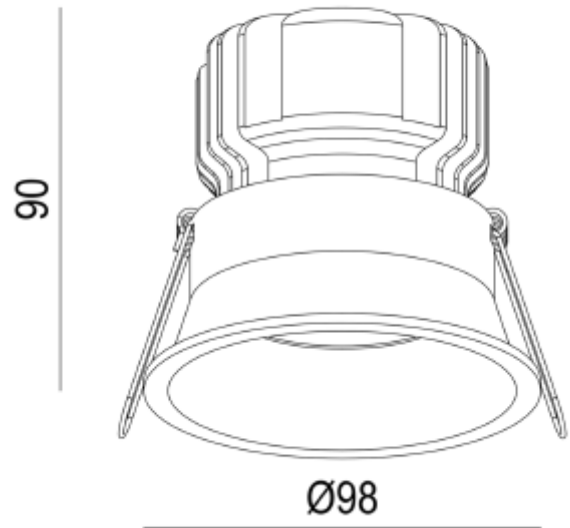

## FDV SPEC SHEET

Ceto Fixed

Art. no: 28830-2-01-36-3

Lighting Solutions

92mm

### LIGHT TECHNICAL

Lumen Output:	1426
Lumen LED (tc=25):	1500
Beam Angle:	36°
CCT (Color Temperature):	3000
CRI / Ra:	80
Color Code:	830
MacAdam (SDCM):	3
Lens (Diffuser):	Clear

### PRODUCT

To be recessed in insulation:	No
Ingress Protection:	IP44
Impact Protection:	IK02
Operating Temperature [°C]:	-20 - 45
Lifetime [h]:	L80B50: 100 000
Color:	White
Height [mm]:	90
Diameter [mm]:	98
Weight [kg]:	0,35
Housing Material :	Aluminium
Diffuser Material:	Aluminium
Material 2:	Polycarbonate
Housing Material :	Aluminium
Diffuser Material:	Aluminium
Material 2:	Polycarbonate