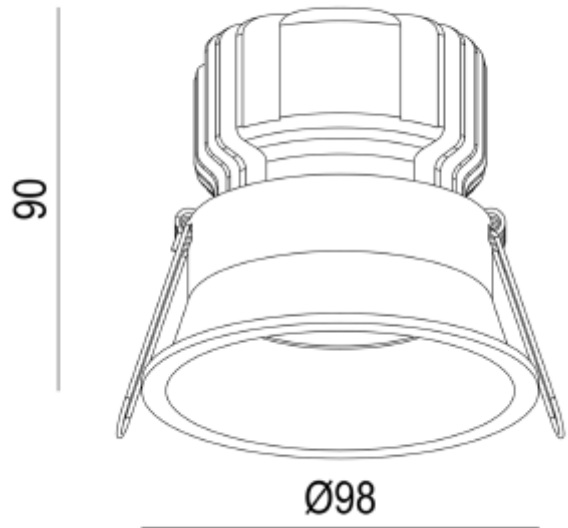

FDV SPEC SHEET

Ceto Fixed

Art. no: 28830-2-36-2

Lighting Solutions

92mm

Ceto Fixed

Art. no: 28830-2-36-2

LIGHT TECHNICAL

Lumen Output:	1335
Lumen LED (tc=25):	1500
Beam Angle:	36°
CCT (Color Temperature):	3000
CRI / Ra:	80
Color Code:	830
MacAdam (SDCM):	3
Lens (Diffuser):	Clear

MOUNTING / CONNECTION

Connection:	QuickConnect
Cut-out [mm]:	Ø92
Mounting:	Recessed, Ceiling