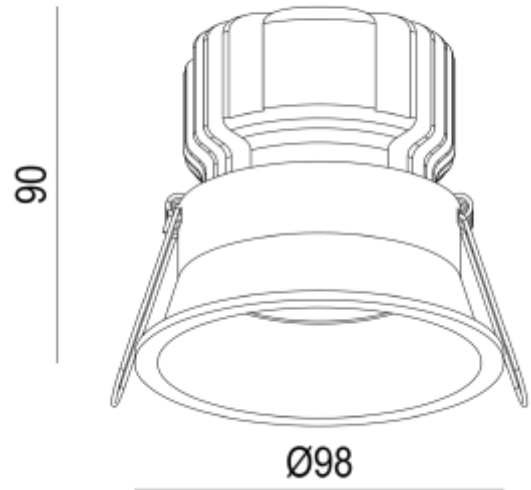

PRODUCT SHEET

Ceto Fixed

Art. no: 28830-2-36-2

Lighting Solutions

Ceto Fixed

92mm

Ceto Fixed is a downlight with 15W effect and secluded light source. 36° beam angle and IP44 certified. Ceto Fixed is the natural choice if you are looking for an exclusive expression that provides a comfortable and good light. Dimmable phase-cut driver included.

A+

SPECIFICATIONS

System Power [W]:	15W
CCT (Color Temperature):	3000K
CRI / Ra:	80
Lumen Output:	1335lm
Lumen LED (tc=25):	1500lm
Beam Angle:	36°
Lens (Diffuser):	Clear
Dimming:	Phase-Cut
System Voltage [V]:	230V 50Hz
Connection:	QuickConnect
Mounting:	Recessed, Ceiling
Cut-out [mm]:	Ø92mm
Lifetime [h]:	L80B50: 100 000h
Lumen/W:	89lm/W
MacAdam (SDCM):	3
Color:	Black
Height [mm]:	90mm
Diameter [mm]:	98mm
Weight [kg]:	0,25kg
To be recessed in insulation:	No