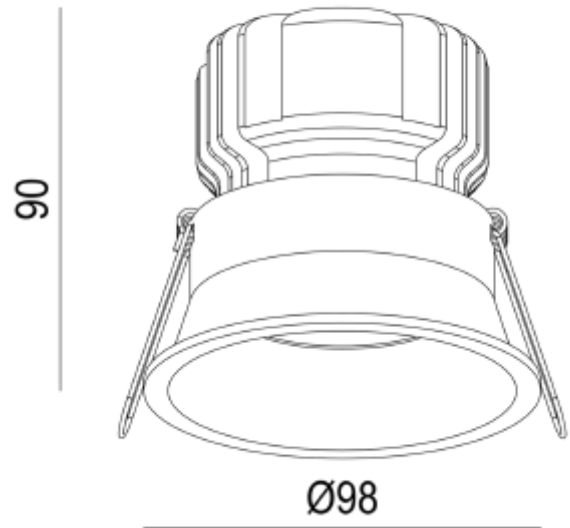

FDV SPEC SHEET

Ceto Fixed

Art. no: 28927-2-36-2

Lighting Solutions

92mm

Ceto Fixed

Art. no: 28927-2-36-2

LIGHT TECHNICAL

Lumen Output:	1015
Lumen LED (tc=25):	1100
CCT (Color Temperature):	2700
CRI / Ra:	90
Color Code:	927
MacAdam (SDCM):	3
Lens (Diffuser):	Clear

MOUNTING / CONNECTION

Connection:	QuickConnect
Cut-out [mm]:	Ø92
Mounting:	Recessed, Ceiling