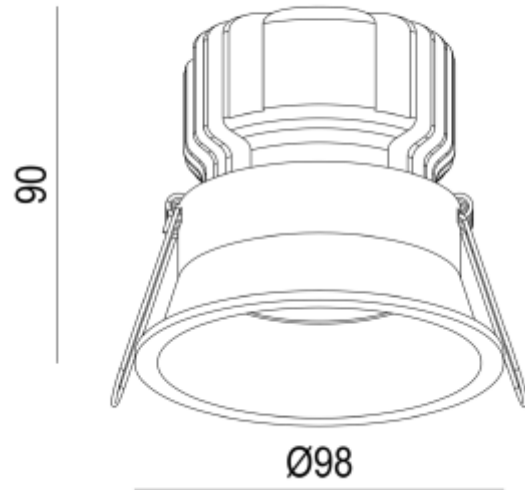

PRODUCT SHEET

Ceto Fixed

Art. no: 28927-2-36-3

Lighting Solutions

Ceto Fixed

92mm

A

| SPECIFICATIONS | |
|-------------------------------|-------------------|
| System Power [W]: | 15W |
| CCT (Color Temperature): | 2700K |
| CRI / Ra: | 90 |
| Lumen Output: | 1015lm |
| Lumen LED (tc=25): | 1100lm |
| Lens (Diffuser): | Clear |
| Dimming: | Phase-Cut |
| Flickerfree: | Yes |
| System Voltage [V]: | 230V 50Hz |
| Connection: | QuickConnect |
| Mounting: | Recessed, Ceiling |
| Cut-out [mm]: | Ø92mm |
| Lifetime [h]: | L80B50: 100 000h |
| Lumen/W: | 67lm/W |
| MacAdam (SDCM): | 3 |
| Color: | White |
| Height [mm]: | 90mm |
| Diameter [mm]: | 98mm |
| Weight [kg]: | 0,25kg |
| To be recessed in insulation: | No |

Ceto Fixed is a downlight with 15W effect and secluded light source. 36° beam angle and IP44 certified. Ceto Fixed is the natural choice if you are looking for an exclusive expression that provides a comfortable and good light. Dimmable phase-cut driver included.