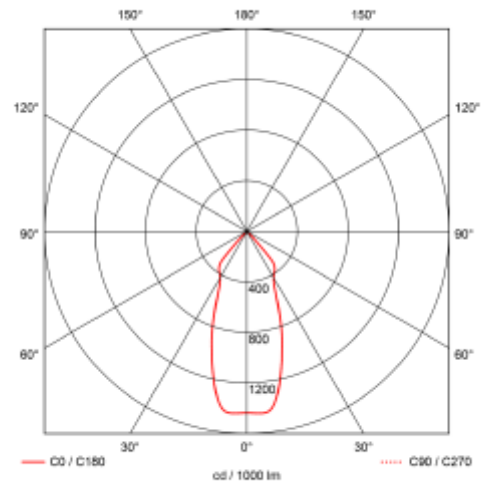

PRODUCT SHEET

Ceto Fixed

Art. no: 28927-2-36-3

Lighting Solutions

Ceto Fixed

92mm

A

| SPECIFICATIONS | |
|-------------------------------|-------------------|
| System Power [W]: | 15W |
| CCT (Color Temperature): | 2700K |
| CRI / Ra: | 90 |
| Lumen Output: | 1015lm |
| Lumen LED (tc=25): | 1100lm |
| Lens (Diffuser): | Clear |
| Dimming: | Phase-Cut |
| Flickerfree: | Yes |
| System Voltage [V]: | 230V 50Hz |
| Connection: | QuickConnect |
| Mounting: | Recessed, Ceiling |
| Cut-out [mm]: | Ø92mm |
| Lifetime [h]: | L80B50: 100 000h |
| Lumen/W: | 67lm/W |
| MacAdam (SDCM): | 3 |
| Color: | White |
| Height [mm]: | 90mm |
| Diameter [mm]: | 98mm |
| Weight [kg]: | 0,25kg |
| To be recessed in insulation: | No |

Ceto Fixed is a downlight with 15W effect and secluded light source. 36° beam angle and IP44 certified. Ceto Fixed is the natural choice if you are looking for an exclusive expression that provides a comfortable and good light. Dimmable phase-cut driver included.