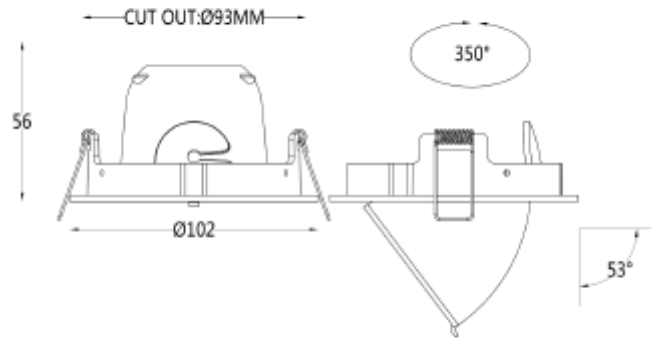

FDV SPEC SHEET

Sargas Rotatable
Art. no: 29927-36-3

 93mm

Sargas Rotatable

Art. no: 29927-36-3

LIGHT TECHNICAL

Lumen LED (tc=25):	600
Beam Angle:	36°
CCT (Color Temperature):	2700
CRI / Ra:	90
Color Code:	927
MacAdam (SDCM):	3
Lens (Diffuser):	Clear

MOUNTING / CONNECTION

Connection:	QuickConnect
Cut-out [mm]:	Ø93
Mounting:	Recessed, Ceiling

ELECTRICAL DATA

Dimming:	Phase-Cut
System Power [W]:	8
System Voltage [V]:	230V 50Hz
Protection Class:	2
Socket / Cap-Base:	N/A
Current Output [mA]:	180
Voltage Forward Min [V]:	13
Voltage Forward Max [V]:	18

FDV SPEC SHEET

Sargas Rotatable
Art. no: 29927-36-3

Lighting Solutions

PRODUCT

To be recessed in insulation:	No
Ingress Protection:	IP20
Impact Protection:	IK02
Operating Temperature [°C]:	-20 - 45
Color:	White
Height [mm]:	56
Width [mm]:	102
Housing Material :	Aluminium
Diffuser Material:	Aluminium
Material 2:	Polycarbonate
Housing Material :	Aluminium
Diffuser Material:	Aluminium
Material 2:	Polycarbonate