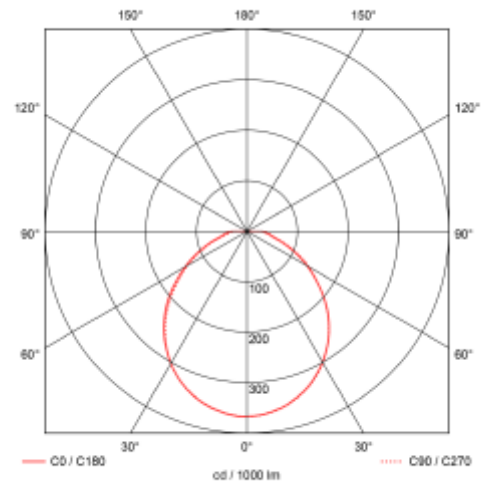

PRODUCT SHEET

Atria 2000lm 830/840/857 100° 18W Ceiling mount WH
Art. no: 3010-100-3

Lighting Solutions

Atria 2000lm 830/840/857 100° 18W Ceiling mount W

SPECIFICATIONS	
Lightsource Type:	LED (built in)
System Power [W]:	18W
CCT (Color Temperature):	3/4/5700
CRI / Ra:	80
Lumen Output:	1936 (4000K)lm
Lumen LED (tc=25):	2000lm
Beam Angle:	100°
Lens (Diffuser):	Opal
Dimming:	None
System Voltage [V]:	230V 50Hz
Mounting:	Surface, Ceiling, Pendant
Lifetime [h]:	L80B50: 50 000h
Lumen/W:	97lm/W
MacAdam (SDCM):	3
Color:	White
Height [mm]:	87,5mm
Width [mm]:	300mm
Weight [kg]:	1,32kg

Comes with switch option between 3000K (default), 4000K and 5700K. QuickConnect for easy installation. All data is based on 4000K. Pendant installation kit can be bought separately.