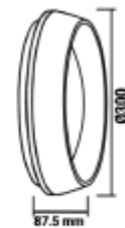

PRODUCT SHEET

Atria 2000lm 830/840/857 100° 18W Ceiling mount WH
Art. no: 3010-100-3

Lighting Solutions

Atria 2000lm 830/840/857 100° 18W Ceiling mount W

SPECIFICATIONS	
Lightsource Type:	LED (built in)
System Power [W]:	18W
CCT (Color Temperature):	3/4/5700
CRI / Ra:	80
Lumen Output:	1936 (4000K)lm
Lumen LED (tc=25):	2000lm
Beam Angle:	100°
Lens (Diffuser):	Opal
Dimming:	None
System Voltage [V]:	230V 50Hz
Mounting:	Surface, Ceiling, Pendant
Lifetime [h]:	L80B50: 50 000h
Lumen/W:	97lm/W
MacAdam (SDCM):	3
Color:	White
Height [mm]:	87,5mm
Width [mm]:	300mm
Weight [kg]:	1,32kg