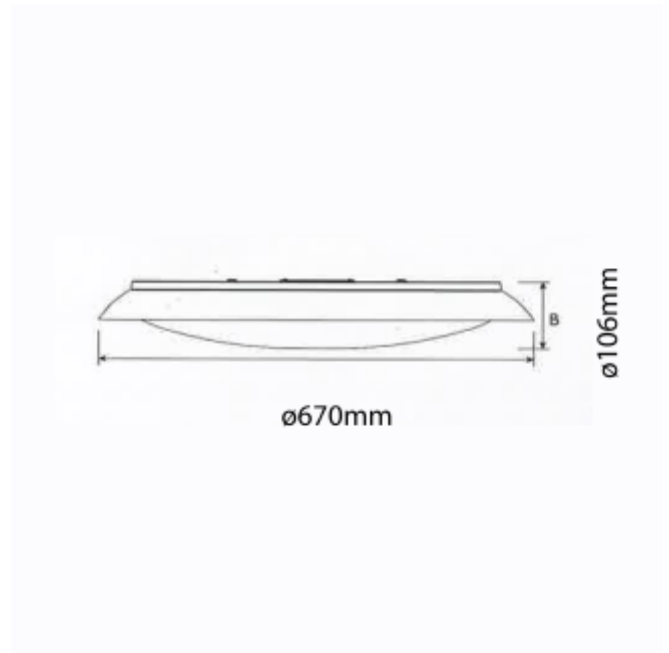

FDV SPEC SHEET

Syrma 3750lm 830/840/857 120° 45W WH

Art. no: 3015-120-3

Lighting Solutions

Syrma 3750lm 830/840/857 120° 45W WH

Art. no: 3015-120-3

LIGHT TECHNICAL

Lightsource Type:	LED (built in)
Lumen Output:	3275 (3000K)
Lumen LED (tc=25):	3750
Beam Angle:	120°
CCT (Color Temperature):	3/4/5700
CRI / Ra:	80
Color Code:	830/840/857
MacAdam (SDCM):	3
Lens (Diffuser):	Opal

MOUNTING / CONNECTION

Mounting:	Surface, Ceiling
-----------	------------------

PRODUCT

Ingress Protection:	IP20
Lifetime [h]:	L80B50: 50 000
Color:	White
Height [mm]:	106
Width [mm]:	670
Weight [kg]:	2,8