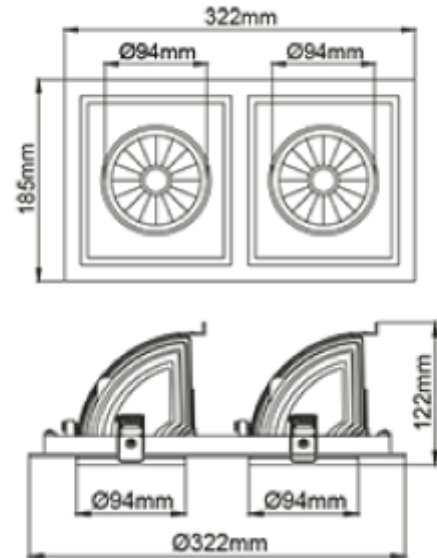

FDV SPEC SHEET

Seta Double

Art. no: 30245-7-230-3

NORLUX®

Lighting Solutions

 165x295mm

Seta Double

Art. no: 30245-7-230-3

LIGHT TECHNICAL

Lightsource Type:	LED (built in)
Lumen LED (tc=25):	2x3750
Beam Angle:	30°
CCT (Color Temperature):	3000
CRI / Ra:	80
Color Code:	830
MacAdam (SDCM):	3
Lens (Diffuser):	Clear

MOUNTING / CONNECTION

Connection:	18i3 Quick connection
Cut-out [mm]:	165x295
Mounting:	Recessed, Ceiling

ELECTRICAL DATA

Dimming:	None
System Power [W]:	2x30
System Voltage [V]:	230V 50Hz
Protection Class:	2
Max load pr circuit - B10:	14
Max load pr circuit - B16:	24
Max load pr circuit - C10:	24
Max load pr circuit - C16:	40
Inrush current I _{max} [A]:	25
Inrush current time [μs]:	150
Current Output [mA]:	700
Voltage Forward Min [V]:	30,6
Voltage Forward Max [V]:	39,2

FDV SPEC SHEET

Seta Double

Art. no: 30245-7-230-3

Lighting Solutions

PRODUCT

To be recessed in insulation:	No
Ingress Protection:	IP20
Color:	White
Length [mm]:	323
Height [mm]:	120
Width [mm]:	186