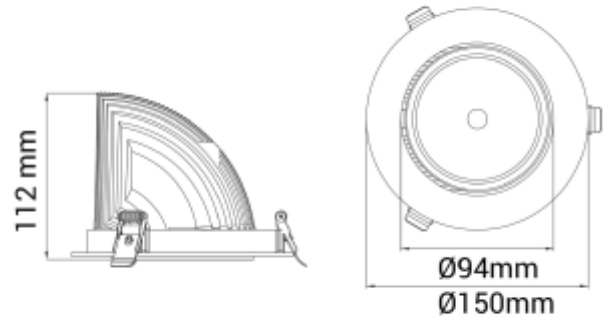

## PRODUCT SHEET

Seta Mini  
Art. no: 30318-7-20-3

Lighting Solutions

# Seta Mini

 140mm

### SPECIFICATIONS

Lightsource Type:	LED (built in)
System Power [W]:	27W
CCT (Color Temperature):	3000K
CRI / Ra:	80
Lumen Output:	3780lm
Lumen LED (tc=25):	4200lm
Beam Angle:	20°
Lens (Diffuser):	Clear
Dimming:	None
System Voltage [V]:	230V 50Hz
Connection:	18i3 Quick connection
Mounting:	Recessed, Ceiling
Cut-out [mm]:	Ø140mm
Lifetime [h]:	L80B10: 100 000h
Lumen/W:	135lm/W
MacAdam (SDCM):	3
Color:	White
Length [mm]:	150mm
Height [mm]:	112mm
Width [mm]:	150mm
Weight [kg]:	0,95kg
To be recessed in insulation:	Not applicable

Seta Mini is a small and very flexible LED downlight offering great number of adjustment possibilities. The Seta Mini is supplied with a cable connector type 18i3- and can be delivered with a variety of connector options. The downlight is available in three different colors and with a wide range of reflectors. Rotatable 350° and tiltable 70°.