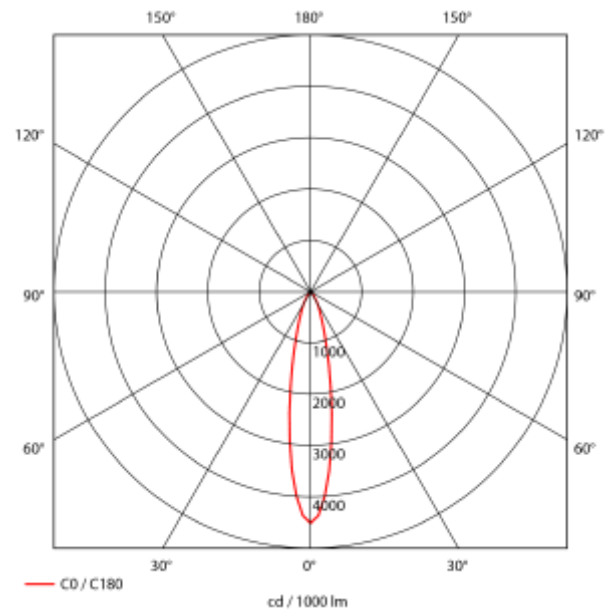

### SPECIFICATIONS

Lightsource Type:	LED (built in)
System Power [W]:	27W
CCT (Color Temperature):	3000K
CRI / Ra:	80
Lumen Output:	3780lm
Lumen LED (tc=25):	4200lm
Beam Angle:	20°
Lens (Diffuser):	Clear
Dimming:	None
System Voltage [V]:	230V 50Hz
Connection:	18i3 Quick connection
Mounting:	Recessed, Ceiling
Cut-out [mm]:	Ø140mm
Lifetime [h]:	L80B10: 100 000h
Lumen/W:	135lm/W
MacAdam (SDCM):	3
Color:	White
Length [mm]:	150mm
Height [mm]:	112mm
Width [mm]:	150mm
Weight [kg]:	0,95kg
To be recessed in insulation:	Not applicable

Seta Mini is a small and very flexible LED downlight offering great number of adjustment possibilities. The Seta Mini is supplied with a cable connector type 18i3- and can be delivered with a variety of connector options. The downlight is available in three different colors and with a wide range of reflectors. Rotatable 350° and tiltable 70°.