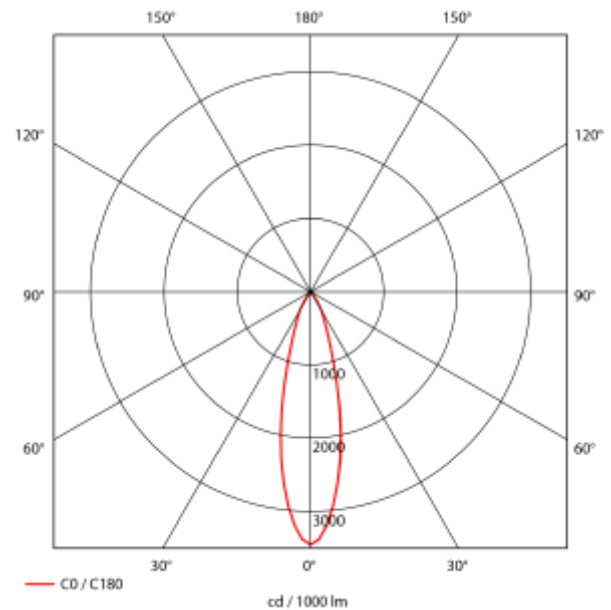

PRODUCT SHEET

Seta Mini

Art. no: 30318-7-30-2-ddd

NORLUX®

Lighting Solutions

Seta Mini

 140mm

SPECIFICATIONS

Lightsource Type:	LED (built in)
System Power [W]:	27W
CCT (Color Temperature):	3000K
CRI / Ra:	80
Lumen Output:	3710lm
Lumen LED (tc=25):	4200lm
Beam Angle:	30°
Lens (Diffuser):	Clear
Dimming:	DALI
System Voltage [V]:	230V 50Hz
Connection:	18i5 Quick connection
Mounting:	Recessed, Ceiling
Cut-out [mm]:	Ø140mm
Lifetime [h]:	L80B10: 100 000h
Lumen/W:	132lm/W
MacAdam (SDCM):	3
Color:	Black
Length [mm]:	150mm
Height [mm]:	112mm
Width [mm]:	150mm
Weight [kg]:	0,95kg
To be recessed in insulation:	Not applicable

Seta Mini is a small and very flexible LED downlight offering great number of adjustment possibilities. The Seta Mini is supplied with a cable connector type 18i3- and can be delivered with a variety of connector options. The downlight is available in three different colors and with a wide range of reflectors. Rotatable 350° and tiltable 70°.