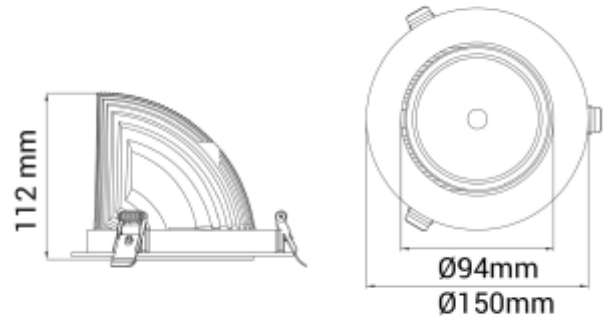

PRODUCT SHEET

Seta Mini

Art. no: 30318-7-30-2-ddd

NORLUX®

Lighting Solutions

Seta Mini

 140mm

SPECIFICATIONS

Lightsource Type:	LED (built in)
System Power [W]:	27W
CCT (Color Temperature):	3000K
CRI / Ra:	80
Lumen Output:	3710lm
Lumen LED (tc=25):	4200lm
Beam Angle:	30°
Lens (Diffuser):	Clear
Dimming:	DALI
System Voltage [V]:	230V 50Hz
Connection:	18i5 Quick connection
Mounting:	Recessed, Ceiling
Cut-out [mm]:	Ø140mm
Lifetime [h]:	L80B10: 100 000h
Lumen/W:	132lm/W
MacAdam (SDCM):	3
Color:	Black
Length [mm]:	150mm
Height [mm]:	112mm
Width [mm]:	150mm
Weight [kg]:	0,95kg
To be recessed in insulation:	Not applicable

Seta Mini is a small and very flexible LED downlight offering great number of adjustment possibilities. The Seta Mini is supplied with a cable connector type 18i3- and can be delivered with a variety of connector options. The downlight is available in three different colors and with a wide range of reflectors. Rotatable 350° and tiltable 70°.