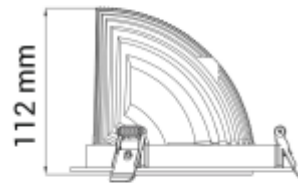

PRODUCT SHEET

Seta Mini

Art. no: 30321-6-30-3

Lighting Solutions

Seta Mini

 140mm

Seta Mini is a small and very flexible LED downlight offering great number of adjustment possibilities. The Seta Mini is supplied with a cable connector type 18i3- and can be delivered with a variety of connector options. The downlight is available in three different colors and with a wide range of reflectors. Rotatable 350° and tiltable 70°.

SPECIFICATIONS

Lightsource Type:	LED (built in)
System Power [W]:	28W
CCT (Color Temperature):	3500K
CRI / Ra:	90
Lumen LED (tc=25):	3500lm
Beam Angle:	30°
Lens (Diffuser):	Clear
Dimming:	None
System Voltage [V]:	230V 50Hz
Connection:	18i3 Quick connection
Mounting:	Recessed, Ceiling
Cut-out [mm]:	Ø140mm
Lifetime [h]:	L80B10: 100 000h
Color:	White
Length [mm]:	150mm
Height [mm]:	112mm
Width [mm]:	150mm
Weight [kg]:	0,95kg
To be recessed in insulation:	Not applicable