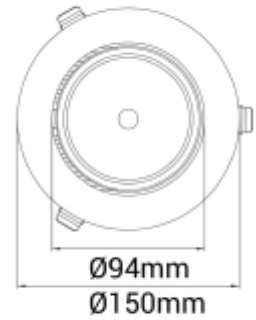

PRODUCT SHEET

Seta Mini

Art. no: 30321-6-30-3

Lighting Solutions

Seta Mini

 140mm

Seta Mini is a small and very flexible LED downlight offering great number of adjustment possibilities. The Seta Mini is supplied with a cable connector type 18i3- and can be delivered with a variety of connector options. The downlight is available in three different colors and with a wide range of reflectors. Rotatable 350° and tiltable 70°.

SPECIFICATIONS

Lightsource Type:	LED (built in)
System Power [W]:	28W
CCT (Color Temperature):	3500K
CRI / Ra:	90
Lumen LED (tc=25):	3500lm
Beam Angle:	30°
Lens (Diffuser):	Clear
Dimming:	None
System Voltage [V]:	230V 50Hz
Connection:	18i3 Quick connection
Mounting:	Recessed, Ceiling
Cut-out [mm]:	Ø140mm
Lifetime [h]:	L80B10: 100 000h
Color:	White
Length [mm]:	150mm
Height [mm]:	112mm
Width [mm]:	150mm
Weight [kg]:	0,95kg
To be recessed in insulation:	Not applicable