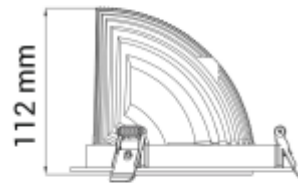

# Seta Mini

 140mm

SPECIFICATIONS	
Lightsource Type:	LED (built in)
System Power [W]:	28W
CCT (Color Temperature):	3500K
CRI / Ra:	90
Lumen LED (tc=25):	3500lm
Lens (Diffuser):	Clear
Dimming:	None
System Voltage [V]:	230V 50Hz
Connection:	18i3 Quick connection
Mounting:	Recessed, Ceiling
Cut-out [mm]:	Ø140mm
Lifetime [h]:	L80B10: 100 000h
Color:	White
Length [mm]:	150mm
Height [mm]:	112mm
Width [mm]:	150mm
Weight [kg]:	0,95kg
To be recessed in insulation:	Not applicable

Seta Mini is a small and very flexible LED downlight offering great number of adjustment possibilities. The Seta Mini is supplied with a cable connector type 18i3- and can be delivered with a variety of connector options. The downlight is available in three different colors and with a wide range of reflectors. Rotatable 350° and tiltable 70°.