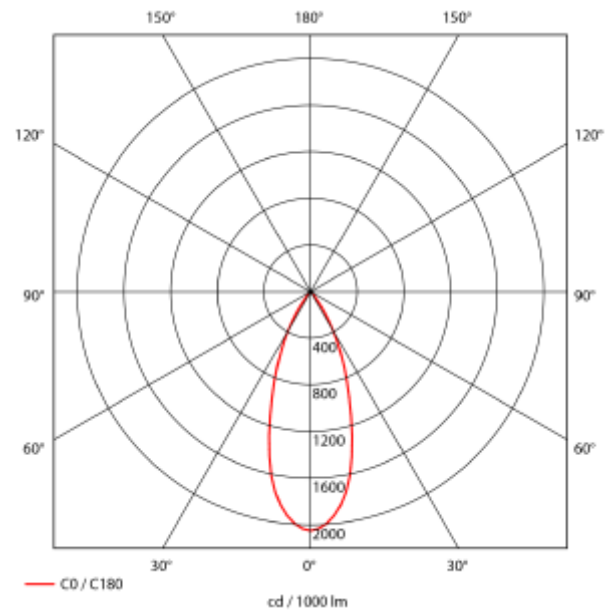

PRODUCT SHEET

Seta Mini
Art. no: 30321-7-40-2

Lighting Solutions

Seta Mini

 140mm

SPECIFICATIONS

Lightsource Type:	LED (built in)
System Power [W]:	27W
CCT (Color Temperature):	3500K
CRI / Ra:	90
Lumen Output:	3336lm
Lumen LED (tc=25):	3650lm
Beam Angle:	40°
Lens (Diffuser):	Clear
Dimming:	None
System Voltage [V]:	230V 50Hz
Connection:	18i3 Quick connection
Mounting:	Recessed, Ceiling
Cut-out [mm]:	Ø140mm
Lifetime [h]:	L80B10: 100 000h
Lumen/W:	119lm/W
MacAdam (SDCM):	3
Color:	Black
Length [mm]:	150mm
Height [mm]:	112mm
Width [mm]:	150mm
Weight [kg]:	0,95kg
To be recessed in insulation:	Not applicable

Seta Mini is a small and very flexible LED downlight offering great number of adjustment possibilities. The Seta Mini is supplied with a cable connector type 18i3- and can be delivered with a variety of connector options. The downlight is available in three different colors and with a wide range of reflectors. Rotatable 350° and tiltable 70°.