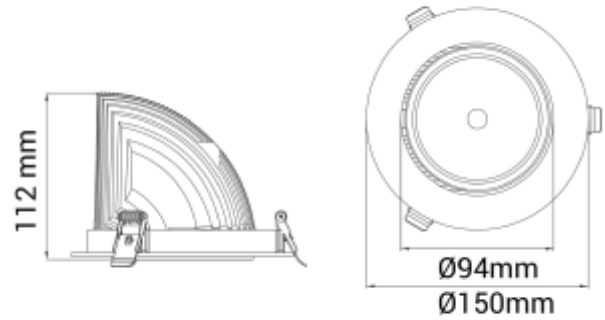

PRODUCT SHEET

Seta Mini
Art. no: 30321-7-40-2

Lighting Solutions

Seta Mini

 140mm

SPECIFICATIONS

Lightsource Type:	LED (built in)
System Power [W]:	27W
CCT (Color Temperature):	3500K
CRI / Ra:	90
Lumen Output:	3336lm
Lumen LED (tc=25):	3650lm
Beam Angle:	40°
Lens (Diffuser):	Clear
Dimming:	None
System Voltage [V]:	230V 50Hz
Connection:	18i3 Quick connection
Mounting:	Recessed, Ceiling
Cut-out [mm]:	Ø140mm
Lifetime [h]:	L80B10: 100 000h
Lumen/W:	119lm/W
MacAdam (SDCM):	3
Color:	Black
Length [mm]:	150mm
Height [mm]:	112mm
Width [mm]:	150mm
Weight [kg]:	0,95kg
To be recessed in insulation:	Not applicable

Seta Mini is a small and very flexible LED downlight offering great number of adjustment possibilities. The Seta Mini is supplied with a cable connector type 18i3- and can be delivered with a variety of connector options. The downlight is available in three different colors and with a wide range of reflectors. Rotatable 350° and tiltable 70°.