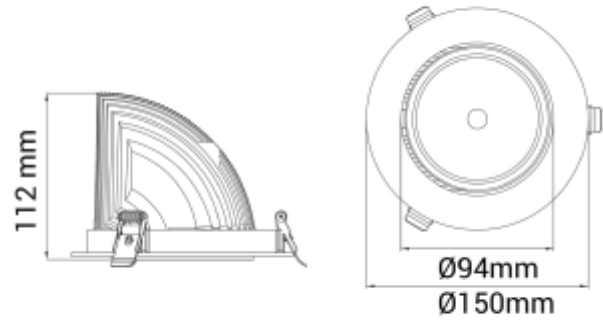

## Seta Mini

 140mm

### SPECIFICATIONS

Lightsource Type:	LED (built in)
System Power [W]:	27W
CCT (Color Temperature):	3500K
CRI / Ra:	90
Lumen Output:	3336lm
Lumen LED (tc=25):	3650lm
Beam Angle:	40°
Lens (Diffuser):	Clear
Dimming:	None
System Voltage [V]:	230V 50Hz
Connection:	18i3 Quick connection
Mounting:	Recessed, Ceiling
Cut-out [mm]:	Ø140mm
Lifetime [h]:	L80B10: 100 000h
Lumen/W:	119lm/W
Color:	White
Length [mm]:	150mm
Height [mm]:	112mm
Width [mm]:	150mm
Weight [kg]:	0,95kg
To be recessed in insulation:	Not applicable

Seta Mini is a small and very flexible LED downlight offering great number of adjustment possibilities. The Seta Mini is supplied with a cable connector type 18i3- and can be delivered with a variety of connector options. The downlight is available in three different colors and with a wide range of reflectors. Rotatable 350° and tiltable 70°.