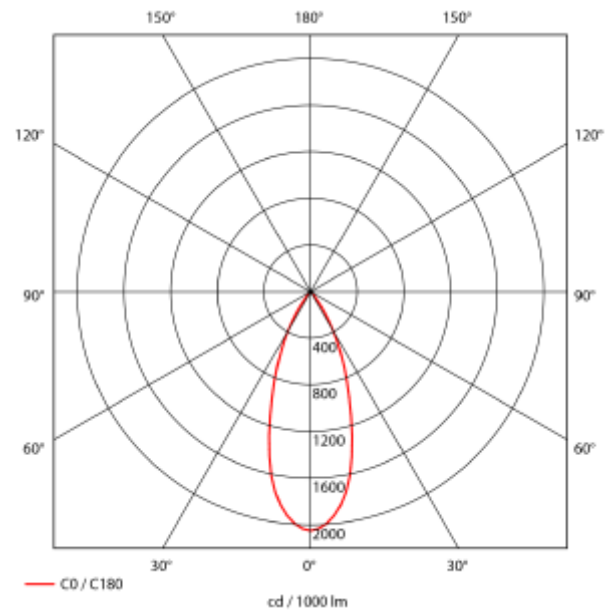

### SPECIFICATIONS

Lightsource Type:	LED (built in)
System Power [W]:	27W
CCT (Color Temperature):	3500K
CRI / Ra:	90
Lumen Output:	3336lm
Lumen LED (tc=25):	3650lm
Beam Angle:	40°
Lens (Diffuser):	Clear
Dimming:	None
System Voltage [V]:	230V 50Hz
Connection:	18i3 Quick connection
Mounting:	Recessed, Ceiling
Cut-out [mm]:	Ø140mm
Lifetime [h]:	L80B10: 100 000h
Lumen/W:	119lm/W
Color:	White
Length [mm]:	150mm
Height [mm]:	112mm
Width [mm]:	150mm
Weight [kg]:	0,95kg
To be recessed in insulation:	Not applicable