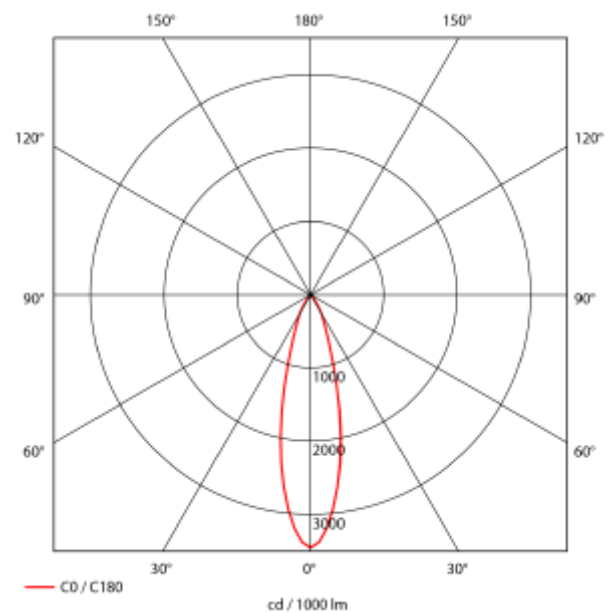

PRODUCT SHEET

Seta Mini

Art. no: 30322-7-30-2

NORLUX®

Lighting Solutions

Seta Mini

140mm

SPECIFICATIONS

Lightsource Type:	LED (built in)
System Power [W]:	27W
CCT (Color Temperature):	4000K
CRI / Ra:	90
Lumen Output:	3520lm
Lumen LED (tc=25):	3750lm
Beam Angle:	30°
Lens (Diffuser):	Clear
Dimming:	None
System Voltage [V]:	230V 50Hz
Connection:	18i3 Quick connection
Mounting:	Recessed, Ceiling
Cut-out [mm]:	Ø140mm
Lifetime [h]:	L80B10: 100 000h
Lumen/W:	125lm/W
MacAdam (SDCM):	3
Color:	Black
Length [mm]:	150mm
Height [mm]:	112mm
Width [mm]:	150mm
Weight [kg]:	0,95kg
To be recessed in insulation:	Not applicable

Seta Mini is a small and very flexible LED downlight offering great number of adjustment possibilities. The Seta Mini is supplied with a cable connector type 18i3- and can be delivered with a variety of connector options. The downlight is available in three different colors and with a wide range of reflectors. Rotatable 350° and tiltable 70°.