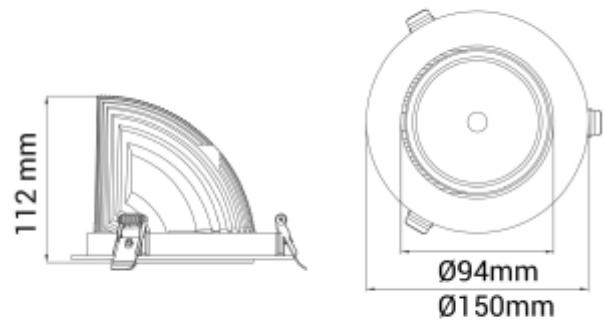

PRODUCT SHEET

Seta Mini

Art. no: 30322-7-30-2

NORLUX®

Lighting Solutions

Seta Mini

140mm

SPECIFICATIONS

Lightsource Type:	LED (built in)
System Power [W]:	27W
CCT (Color Temperature):	4000K
CRI / Ra:	90
Lumen Output:	3520lm
Lumen LED (tc=25):	3750lm
Beam Angle:	30°
Lens (Diffuser):	Clear
Dimming:	None
System Voltage [V]:	230V 50Hz
Connection:	18i3 Quick connection
Mounting:	Recessed, Ceiling
Cut-out [mm]:	Ø140mm
Lifetime [h]:	L80B10: 100 000h
Lumen/W:	125lm/W
MacAdam (SDCM):	3
Color:	Black
Length [mm]:	150mm
Height [mm]:	112mm
Width [mm]:	150mm
Weight [kg]:	0,95kg
To be recessed in insulation:	Not applicable

Seta Mini is a small and very flexible LED downlight offering great number of adjustment possibilities. The Seta Mini is supplied with a cable connector type 18i3- and can be delivered with a variety of connector options. The downlight is available in three different colors and with a wide range of reflectors. Rotatable 350° and tiltable 70°.