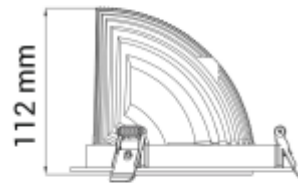

PRODUCT SHEET

Seta Mini

Art. no: 30325-6-20-2

Lighting Solutions

Seta Mini

 140mm

SPECIFICATIONS	
Lightsource Type:	LED (built in)
System Power [W]:	28W
CCT (Color Temperature):	Arctic White
CRI / Ra:	95
Lumen Output:	2852lm
Lumen LED (tc=25):	3100lm
Beam Angle:	20°
Lens (Diffuser):	Clear
Dimming:	None
System Voltage [V]:	230V 50Hz
Connection:	18i3 Quick connection
Mounting:	Recessed, Ceiling
Cut-out [mm]:	Ø140mm
Lifetime [h]:	L80B10: 100 000h
Lumen/W:	102lm/W
UGR (<=):	16
MacAdam (SDCM):	3
Color:	Black
Length [mm]:	150mm
Height [mm]:	112mm
Width [mm]:	150mm
Weight [kg]:	0,95kg
To be recessed in insulation:	Not applicable

Seta Mini is a small and very flexible LED downlight offering great number of adjustment possibilities. The Seta Mini is supplied with a cable connector type 18i3- and can be delivered with a variety of connector options. The downlight is available in three different colors and with a wide range of reflectors. Rotatable 350° and tiltable 70°.