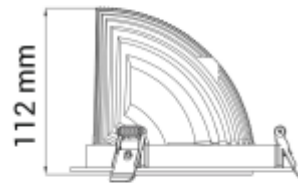

PRODUCT SHEET

Seta Mini

Art. no: 30326-6-20-2-DDD

Lighting Solutions

Seta Mini

 140mm

Seta Mini is a small and very flexible LED downlight offering great number of adjustment possibilities. The Seta Mini is supplied with a cable connector type 18i3- and can be delivered with a variety of connector options. The downlight is available in three different colors and with a wide range of reflectors. Rotatable 350° and tiltable 70°.

SPECIFICATIONS

Lightsource Type:	LED (built in)
Lens (Diffuser):	Clear
Dimming:	None
System Voltage [V]:	230V 50Hz
Connection:	18i3 Quick connection
Mounting:	Recessed, Ceiling
Cut-out [mm]:	Ø140mm
Lifetime [h]:	L80B10: 100 000h
Length [mm]:	150mm
Height [mm]:	112mm
Width [mm]:	150mm
Weight [kg]:	0,95kg
To be recessed in insulation:	Not applicable