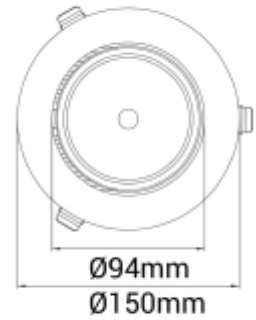

PRODUCT SHEET

Seta Mini

Art. no: 30326-6-20-2-DDD

Lighting Solutions

Seta Mini

 140mm

Seta Mini is a small and very flexible LED downlight offering great number of adjustment possibilities. The Seta Mini is supplied with a cable connector type 18i3- and can be delivered with a variety of connector options. The downlight is available in three different colors and with a wide range of reflectors. Rotatable 350° and tiltable 70°.

SPECIFICATIONS

Lightsource Type:	LED (built in)
Lens (Diffuser):	Clear
Dimming:	None
System Voltage [V]:	230V 50Hz
Connection:	18i3 Quick connection
Mounting:	Recessed, Ceiling
Cut-out [mm]:	Ø140mm
Lifetime [h]:	L80B10: 100 000h
Length [mm]:	150mm
Height [mm]:	112mm
Width [mm]:	150mm
Weight [kg]:	0,95kg
To be recessed in insulation:	Not applicable