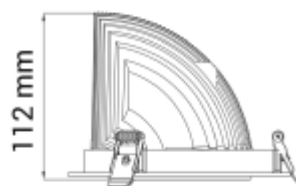

# Seta Mini

 140mm

Seta Mini is a small and very flexible LED downlight offering great number of adjustment possibilities. The Seta Mini is supplied with a cable connector type 18i3- and can be delivered with a variety of connector options. The downlight is available in three different colors and with a wide range of reflectors. Rotatable 350° and tiltable 70°.

SPECIFICATIONS	
Lightsource Type:	LED (built in)
System Power [W]:	27W
CCT (Color Temperature):	Fresh Food
CRI / Ra:	80
Lumen Output:	2070lm
Lumen LED (tc=25):	2300lm
Beam Angle:	30°
Lens (Diffuser):	Clear
Dimming:	None
System Voltage [V]:	230V 50Hz
Connection:	18i3 Quick connection
Mounting:	Recessed, Ceiling
Cut-out [mm]:	Ø140mm
Lifetime [h]:	L80B10: 100 000h
MacAdam (SDCM):	3
Color:	White
Length [mm]:	150mm
Height [mm]:	112mm
Width [mm]:	150mm
Weight [kg]:	0,95kg
To be recessed in insulation:	Not applicable