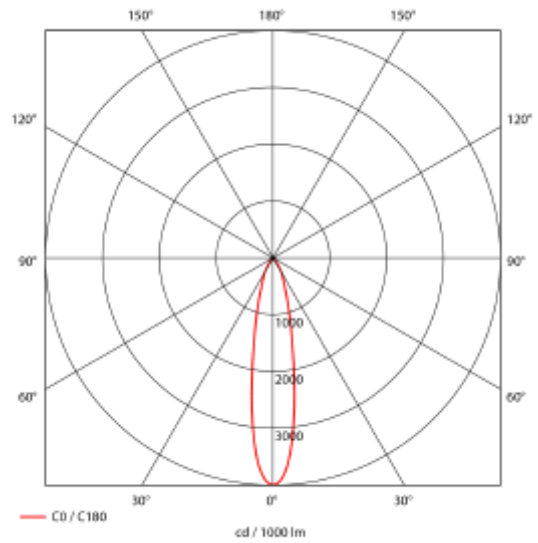

PRODUCT SHEET

Tube

Art. no: 30848-20-2

Lighting Solutions

Tube

SPECIFICATIONS

Lightsource Type:	LED (built in)
System Power [W]:	26W
CCT (Color Temperature):	Arctic White
CRI / Ra:	95
Lumen LED (tc=25):	2360lm
Beam Angle:	20
Lens (Diffuser):	Clear
Dimming:	None
System Voltage [V]:	230V 50Hz
Connection:	Track 3-Circuit
Mounting:	Track
Lifetime [h]:	L80B50: 50 000h
Color:	Black
Height [mm]:	197mm
Width [mm]:	94mm

The Tube with its very modern design has rapidly become a favorite amongst designers. This model has a high efficiency reflector producing a lot of light at a very modest level of power consumption. The Tube is very flexible and offers great possibilities for true designers light in stores.