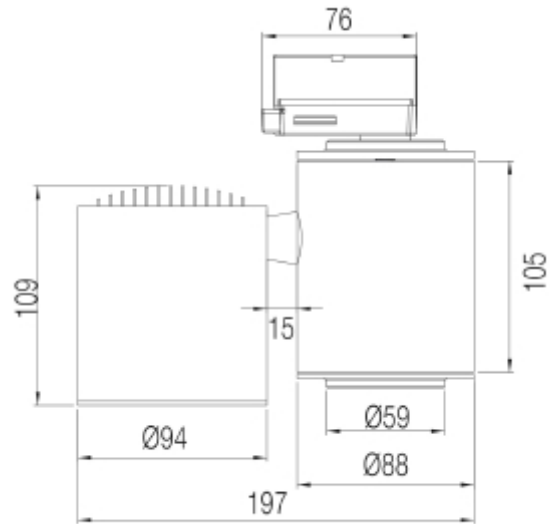

PRODUCT SHEET

Tube

Art. no: 30848-20-2

Lighting Solutions

Tube

SPECIFICATIONS

Lightsource Type:	LED (built in)
System Power [W]:	26W
CCT (Color Temperature):	Arctic White
CRI / Ra:	95
Lumen LED (tc=25):	2360lm
Beam Angle:	20
Lens (Diffuser):	Clear
Dimming:	None
System Voltage [V]:	230V 50Hz
Connection:	Track 3-Circuit
Mounting:	Track
Lifetime [h]:	L80B50: 50 000h
Color:	Black
Height [mm]:	197mm
Width [mm]:	94mm