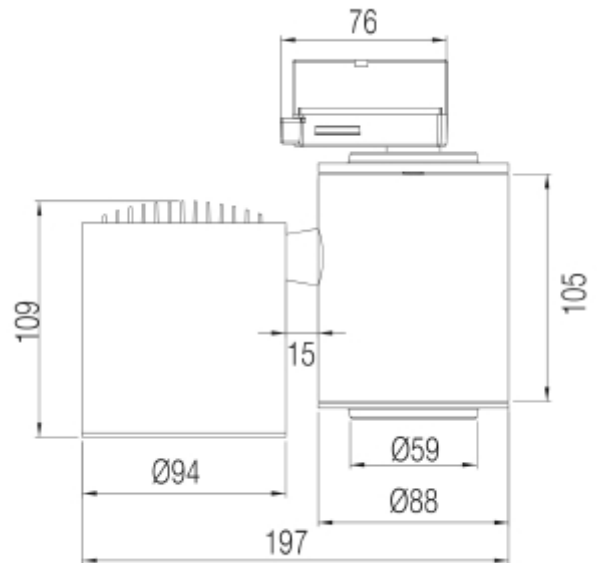

## Tube

Art. no: 30852-20-3

### MOUNTING / CONNECTION

Connection:	Track 3-Circuit
Mounting:	Track

### PRODUCT

Ingress Protection:	IP20
Lifetime [h]:	L80B50: 50 000
Color:	White
Height [mm]:	197
Width [mm]:	94