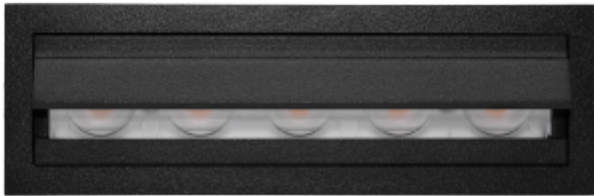

FDV SPEC SHEET

Cold 5 Wallwash
Art. no: 3104-30-2

Lighting Solutions

 130x37mm

Cold 5 Wallwash

Art. no: 3104-30-2

LIGHT TECHNICAL

Lumen Output:	831
Lumen LED (tc=25):	1050
Beam Angle:	30
CCT (Color Temperature):	2700
CRI / Ra:	90
Color Code:	927
Lens (Diffuser):	None

MOUNTING / CONNECTION

Connection:	Depending on driver
Cut-out [mm]:	130x37
Mounting:	Recessed, Ceiling

ELECTRICAL DATA

Dimming:	Depending on Driver
System Power [W]:	2x5
System Voltage [V]:	230V 50Hz
Protection Class:	3
Socket / Cap-Base:	N/A
Voltage Forward Max [V]:	15

FDV SPEC SHEET

Cold 5 Wallwash
Art. no: 3104-30-2

Lighting Solutions

PRODUCT

To be recessed in insulation:	No
Ingress Protection:	IP43
Color:	Black
Length [mm]:	137
Height [mm]:	60
Width [mm]:	44
Weight [kg]:	0,32