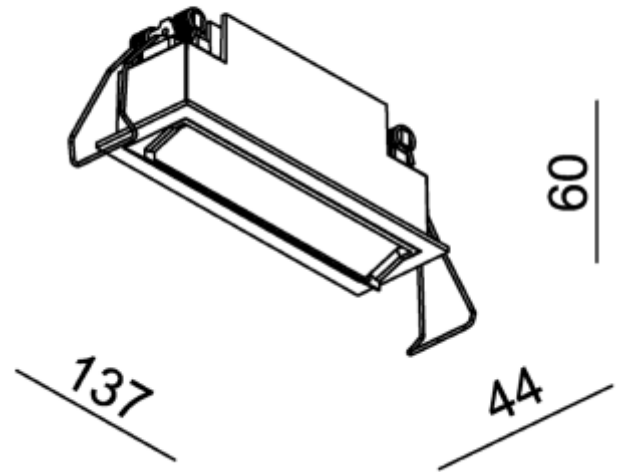

FDV SPEC SHEET

Cold 5 Wallwash
Art. no: 3104-30-2

Lighting Solutions

 130x37mm

Cold 5 Wallwash

Art. no: 3104-30-2

LIGHT TECHNICAL

Lumen Output:	831
Lumen LED (tc=25):	1050
Beam Angle:	30
CCT (Color Temperature):	2700
CRI / Ra:	90
Color Code:	927
Lens (Diffuser):	None

MOUNTING / CONNECTION

Connection:	Depending on driver
Cut-out [mm]:	130x37
Mounting:	Recessed, Ceiling

ELECTRICAL DATA

Dimming:	Depending on Driver
System Power [W]:	2x5
System Voltage [V]:	230V 50Hz
Protection Class:	3
Socket / Cap-Base:	N/A
Voltage Forward Max [V]:	15

FDV SPEC SHEET

Cold 5 Wallwash
Art. no: 3104-30-2

Lighting Solutions

PRODUCT

To be recessed in insulation:	No
Ingress Protection:	IP43
Color:	Black
Length [mm]:	137
Height [mm]:	60
Width [mm]:	44
Weight [kg]:	0,32