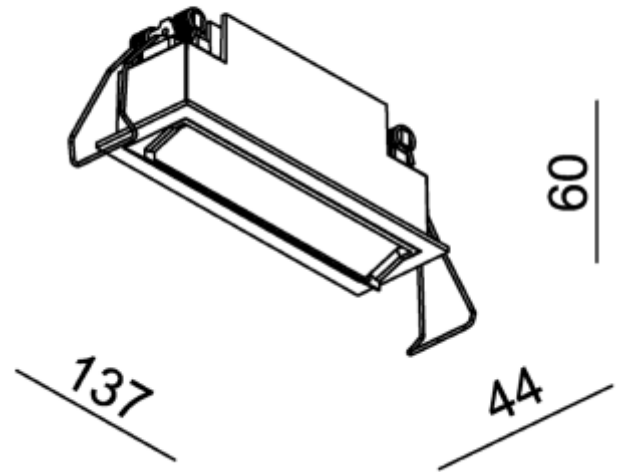

FDV SPEC SHEET

Cold 5 Wallwash
Art. no: 3105-30-2

Lighting Solutions

 130x37mm

Cold 5 Wallwash

Art. no: 3105-30-2

LIGHT TECHNICAL	
Lumen Output:	1065
Lumen LED (tc=25):	1150
Beam Angle:	30
CCT (Color Temperature):	3000
CRI / Ra:	90
Color Code:	930
Lens (Diffuser):	None

MOUNTING / CONNECTION	
Connection:	Depending on driver
Cut-out [mm]:	130x37
Mounting:	Recessed, Ceiling

ELECTRICAL DATA	
Dimming:	Depending on Driver
System Power [W]:	2x5
System Voltage [V]:	230V 50Hz
Protection Class:	3
Socket / Cap-Base:	N/A
Voltage Forward Max [V]:	15

FDV SPEC SHEET

Cold 5 Wallwash
Art. no: 3105-30-2

Lighting Solutions

PRODUCT

To be recessed in insulation:	No
Ingress Protection:	IP43
Color:	Black
Length [mm]:	137
Height [mm]:	60
Width [mm]:	44
Weight [kg]:	0,32