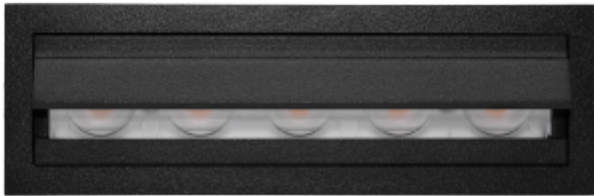

FDV SPEC SHEET

Cold 5 Wallwash
Art. no: 3105-30-2

Lighting Solutions

 130x37mm

Cold 5 Wallwash

Art. no: 3105-30-2

LIGHT TECHNICAL	
Lumen Output:	1065
Lumen LED (tc=25):	1150
Beam Angle:	30
CCT (Color Temperature):	3000
CRI / Ra:	90
Color Code:	930
Lens (Diffuser):	None

MOUNTING / CONNECTION	
Connection:	Depending on driver
Cut-out [mm]:	130x37
Mounting:	Recessed, Ceiling

ELECTRICAL DATA	
Dimming:	Depending on Driver
System Power [W]:	2x5
System Voltage [V]:	230V 50Hz
Protection Class:	3
Socket / Cap-Base:	N/A
Voltage Forward Max [V]:	15

FDV SPEC SHEET

Cold 5 Wallwash
Art. no: 3105-30-2

Lighting Solutions

PRODUCT

To be recessed in insulation:	No
Ingress Protection:	IP43
Color:	Black
Length [mm]:	137
Height [mm]:	60
Width [mm]:	44
Weight [kg]:	0,32