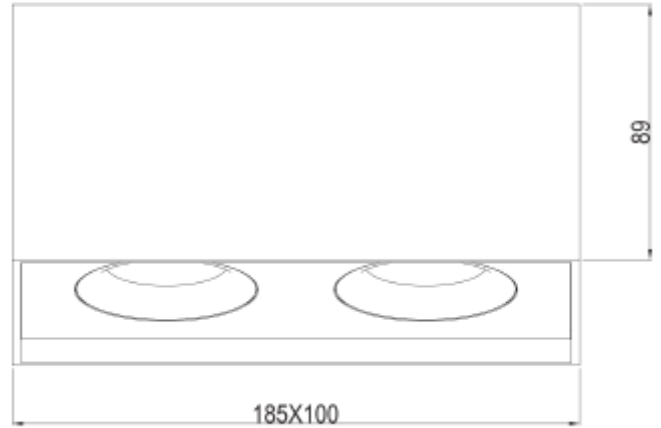

FDV SPEC SHEET
 Tigrus 360° Surface Double
 Art. no: 31927-36-3

Tigrus 360° Surface Double

Art. no: 31927-36-3

LIGHT TECHNICAL	
Lightsource Type:	LED (built in)
Lumen LED (tc=25):	1100
Beam Angle:	36°
CCT (Color Temperature):	2700
CRI / Ra:	95
MacAdam (SDCM):	3
Lens (Diffuser):	Clear
MOUNTING / CONNECTION	
Connection:	QuickConnect
Mounting:	Surface, Ceiling

FDV SPEC SHEET

Tigrus 360° Surface Double

Art. no: 31927-36-3

Lighting Solutions

PRODUCT

To be recessed in insulation:	Yes, recessed in insulation
Ingress Protection:	IP20
Impact Protection:	IK02
Color:	White
Length [mm]:	185
Height [mm]:	89
Width [mm]:	100
Housing Material :	Aluminium
Housing Material :	Aluminium