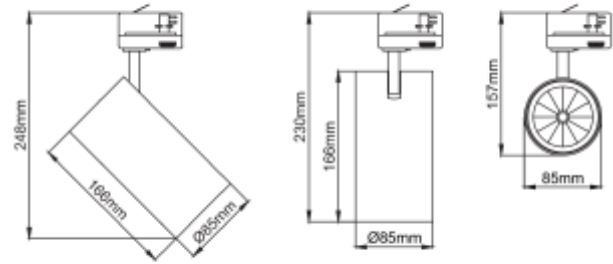

PRODUCT SHEET

Silindir Maxi Short

Art. no: 3403-7-30-2

NORLUX®

Lighting Solutions

Silindir Maxi Short

SPECIFICATIONS

System Power [W]:	28W
CCT (Color Temperature):	3000K
CRI / Ra:	90
Lumen Output:	3037lm
Lumen LED (tc=25):	3550lm
Beam Angle:	30°
Lens (Diffuser):	Clear
Dimming:	None
System Voltage [V]:	230V 50Hz
Connection:	Track 3-Circuit
Mounting:	Track, Ceiling
Lifetime [h]:	L80B10: 100 000h
Lumen/W:	108lm/W
MacAdam (SDCM):	3
Color:	Black
Length [mm]:	166mm
Width [mm]:	85mm
Weight [kg]:	1kg