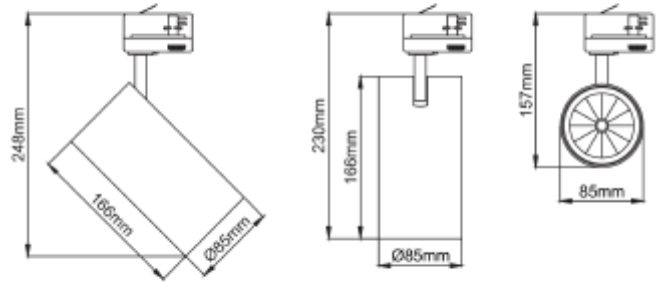

FDV SPEC SHEET

Silindir Maxi Short

Art. no: 3403-7-30-3

Lighting Solutions

Silindir Maxi Short

Art. no: 3403-7-30-3

LIGHT TECHNICAL

Lumen Output:	3037
Lumen LED (tc=25):	3550
Beam Angle:	30°
CCT (Color Temperature):	3000
CRI / Ra:	90
Color Code:	930
MacAdam (SDCM):	3
Lens (Diffuser):	Clear

MOUNTING / CONNECTION

Connection:	Track 3-Circuit
Mounting:	Track, Ceiling

PRODUCT

Ingress Protection:	IP20
Lifetime [h]:	L80B10: 100 000
Color:	White
Length [mm]:	166
Width [mm]:	85
Weight [kg]:	1

ELECTRICAL DATA

Dimming:	None
System Power [W]:	28
System Voltage [V]:	230V 50Hz
Protection Class:	1
Max load pr circuit - B10:	14
Max load pr circuit - B16:	24
Max load pr circuit - C10:	24
Max load pr circuit - C16:	40
Inrush current I_{max} [A]:	25
Inrush current time [μs]:	150
Current Output [mA]:	700
Voltage Forward Min [V]:	29,3
Voltage Forward Max [V]:	38,7