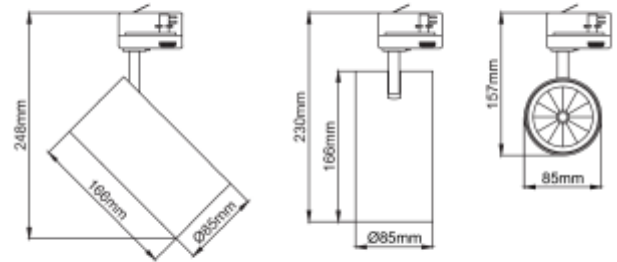

PRODUCT SHEET

Silindir Maxi Short

Art. no: 3403-7-40-3

Lighting Solutions

Silindir Maxi Short

SPECIFICATIONS

| | |
|--------------------------|------------------|
| System Power [W]: | 28W |
| CCT (Color Temperature): | 3000K |
| CRI / Ra: | 90 |
| Lumen Output: | 3064lm |
| Lumen LED (tc=25): | 3550lm |
| Beam Angle: | 40° |
| Lens (Diffuser): | Clear |
| Dimming: | None |
| System Voltage [V]: | 230V 50Hz |
| Connection: | Track 3-Circuit |
| Mounting: | Track, Ceiling |
| Lifetime [h]: | L80B10: 100 000h |
| Lumen/W: | 109lm/W |
| MacAdam (SDCM): | 3 |
| Color: | White |
| Length [mm]: | 166mm |
| Width [mm]: | 85mm |
| Weight [kg]: | 1kg |