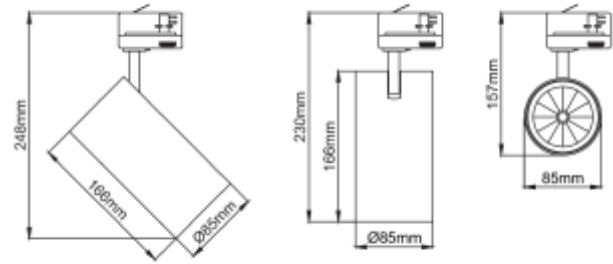

### SPECIFICATIONS

System Power [W]:	28W
CCT (Color Temperature):	4000K
CRI / Ra:	90
Lumen Output:	3159lm
Lumen LED (tc=25):	3750lm
Beam Angle:	30°
Lens (Diffuser):	Clear
Dimming:	None
System Voltage [V]:	230V 50Hz
Connection:	Track 3-Circuit
Mounting:	Track, Ceiling
Lifetime [h]:	L80B10: 100 000h
Lumen/W:	113lm/W
MacAdam (SDCM):	3
Color:	Black
Length [mm]:	166mm
Width [mm]:	85mm
Weight [kg]:	1kg