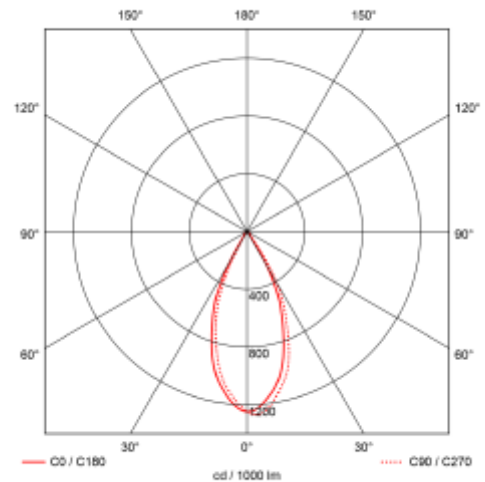

PRODUCT SHEET

Kappa Double

Art. no: 3505-48-3

Lighting Solutions

Kappa Double

SPECIFICATIONS

System Power [W]: 2x8,9W

CCT (Color Temperature): 2700K

CRI / Ra: 90

Lumen Output: 1913lm

Lumen LED (tc=25): 1975lm

Beam Angle: 48°

Lens (Diffuser): Clear

Dimming: Phase-Cut

System Voltage [V]: 230V 50Hz

Connection: Terminal

Mounting: Surface, Ceiling

MacAdam (SDCM): 3

Color: White

Length [mm]: 162mm

Height [mm]: 93mm

Width [mm]: 85mm

To be recessed in insulation: Not applicable

Kappa Double white are delivered with white front ring. Gold front ring can be purchased separately.