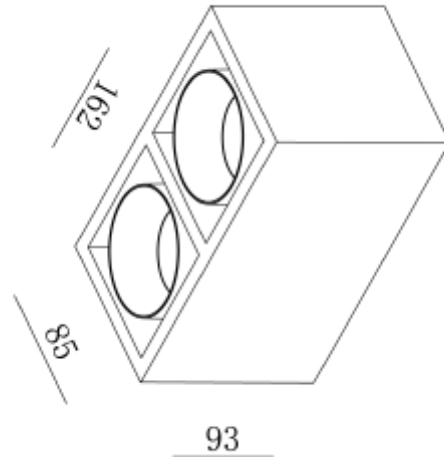

PRODUCT SHEET

Kappa Double

Art. no: 3505-48-3

Lighting Solutions

Kappa Double

SPECIFICATIONS

System Power [W]: 2x8,9W

CCT (Color Temperature): 2700K

CRI / Ra: 90

Lumen Output: 1913lm

Lumen LED (tc=25): 1975lm

Beam Angle: 48°

Lens (Diffuser): Clear

Dimming: Phase-Cut

System Voltage [V]: 230V 50Hz

Connection: Terminal

Mounting: Surface, Ceiling

MacAdam (SDCM): 3

Color: White

Length [mm]: 162mm

Height [mm]: 93mm

Width [mm]: 85mm

To be recessed in insulation: Not applicable

Kappa Double white are delivered with white front ring. Gold front ring can be purchased separately.