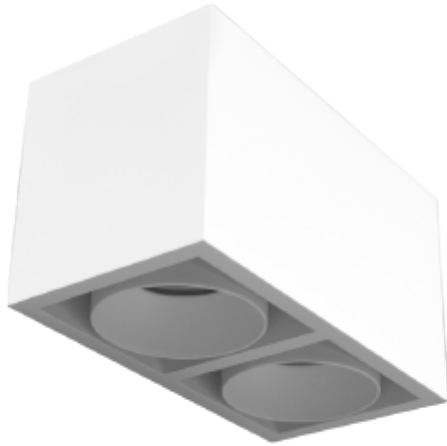

PRODUCT SHEET

Kappa Double

Art. no: 3505-48-3

Lighting Solutions

Kappa Double

SPECIFICATIONS

System Power [W]: 2x8,9W

CCT (Color Temperature): 2700K

CRI / Ra: 90

Lumen Output: 1913lm

Lumen LED (tc=25): 1975lm

Beam Angle: 48°

Lens (Diffuser): Clear

Dimming: Phase-Cut

System Voltage [V]: 230V 50Hz

Connection: Terminal

Mounting: Surface, Ceiling

MacAdam (SDCM): 3

Color: White

Length [mm]: 162mm

Height [mm]: 93mm

Width [mm]: 85mm

To be recessed in insulation: Not applicable

Kappa Double white are delivered with white front ring. Gold front ring can be purchased separately.