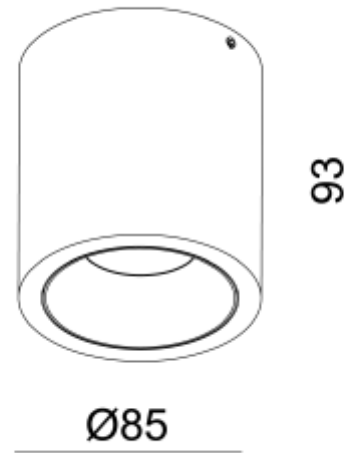

PRODUCT SHEET

Kappa Round
Art. no: 3520-48-3

Lighting Solutions

Kappa Round

SPECIFICATIONS

System Power [W]:	9,4W
CCT (Color Temperature):	2700K
CRI / Ra:	90
Lumen Output:	936lm
Lumen LED (tc=25):	950lm
Beam Angle:	48°
Lens (Diffuser):	Clear
Dimming:	Phase-Cut
System Voltage [V]:	230V 50Hz
Connection:	Terminal
Mounting:	Surface, Ceiling
MacAdam (SDCM):	3
Color:	White
Height [mm]:	93mm
Width [mm]:	85mm
To be recessed in insulation:	Not applicable