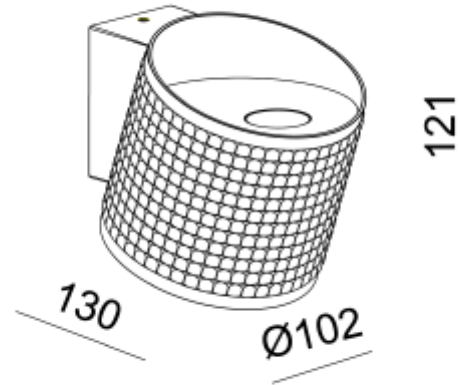

PRODUCT SHEET

Apollo Plus

Art. no: 3534-3

Lighting Solutions

Apollo Plus

SPECIFICATIONS

Lightsource Type:	LED (built in)
System Power [W]:	2x4,6W
CCT (Color Temperature):	2700K
CRI / Ra:	90
Lumen Output:	612lm
Lumen LED (tc=25):	2x350lm
Lens (Diffuser):	Clear
Dimming:	Phase-Cut
System Voltage [V]:	230V 50Hz
Connection:	Terminal
Mounting:	Surface, Wall
Lumen/W:	65lm/W
Color:	White
Length [mm]:	130mm
Height [mm]:	121mm
Width [mm]:	102mm
Weight [kg]:	0,5kg