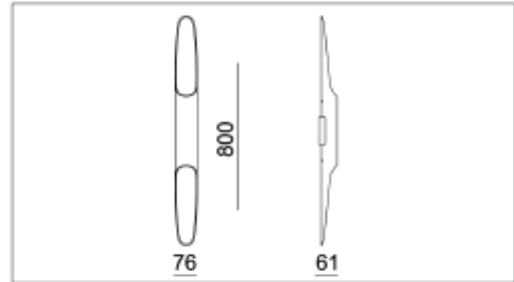

FDV SPEC SHEET

Mirach 2x700lm 2x6W 927 WH/GD phasecut
Art. no: 3538-36

Lighting Solutions

Mirach 2x700lm 2x6W 927 WH/GD phasecut

Art. no: 3538-36

LIGHT TECHNICAL

Lightsource Type:	LED (built in)
Lumen Output:	739
Lumen LED (tc=25):	2X700
CCT (Color Temperature):	2700
CRI / Ra:	90
Color Code:	927
Lens (Diffuser):	Clear

MOUNTING / CONNECTION

Connection:	Terminal
Mounting:	Surface, Wall

PRODUCT

Ingress Protection:	IP20
Color:	White/Gold
Length [mm]:	800
Height [mm]:	61
Width [mm]:	76
Weight [kg]:	1

ELECTRICAL DATA

Dimming:	Phase-Cut
System Power [W]:	2X6
System Voltage [V]:	230V 50Hz
Protection Class:	1
Socket / Cap-Base:	N/A
Current Output [mA]:	350