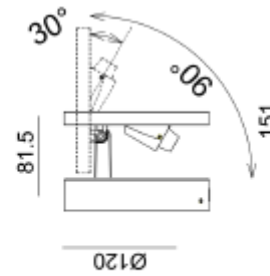

FDV SPEC SHEET

Algedi

Art. no: 3542-2

Lighting Solutions

Algedi

Art. no: 3542-2

LIGHT TECHNICAL

Lightsource Type:	LED (built in)
Lumen Output:	331
Lumen LED (tc=25):	400
Beam Angle:	30°
CCT (Color Temperature):	2700
CRI / Ra:	90
Color Code:	927
Lens (Diffuser):	Clear

MOUNTING / CONNECTION

Connection:	Terminal
Mounting:	Surface, Wall

PRODUCT

Ingress Protection:	IP40
Color:	Black
Height [mm]:	81,5
Width [mm]:	120

ELECTRICAL DATA

Dimming:	None
System Power [W]:	6,5
System Voltage [V]:	230V 50Hz
Protection Class:	1
Socket / Cap-Base:	N/A
Current Output [mA]:	700