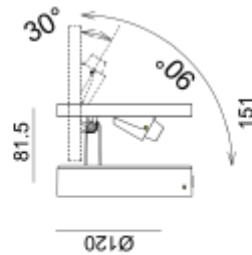

PRODUCT SHEET

Algedi

Art. no: 3542-2

Lighting Solutions

Algedi

SPECIFICATIONS	
Lightsource Type:	LED (built in)
System Power [W]:	6,5W
CCT (Color Temperature):	2700K
CRI / Ra:	90
Lumen Output:	331lm
Lumen LED (tc=25):	400lm
Beam Angle:	30°
Lens (Diffuser):	Clear
Dimming:	None
System Voltage [V]:	230V 50Hz
Connection:	Terminal
Mounting:	Surface, Wall
Lumen/W:	53lm/W
Color:	Black
Height [mm]:	81,5mm
Width [mm]:	120mm

Algedi are 350° rotatable and can be adjusted 90° upwards. Touch button for dim.