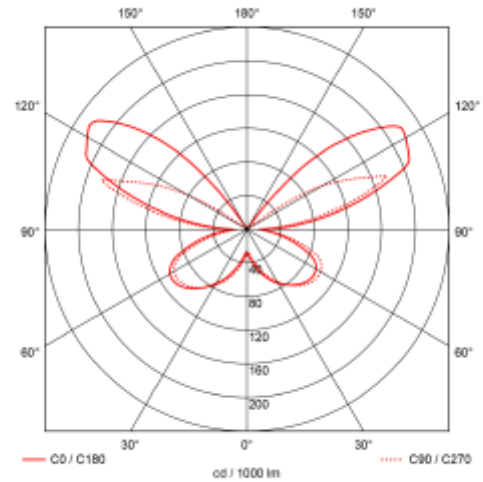

PRODUCT SHEET

Algedi

Art. no: 3542-2

Lighting Solutions

Algedi

SPECIFICATIONS	
Lightsource Type:	LED (built in)
System Power [W]:	6,5W
CCT (Color Temperature):	2700K
CRI / Ra:	90
Lumen Output:	331lm
Lumen LED (tc=25):	400lm
Beam Angle:	30°
Lens (Diffuser):	Clear
Dimming:	None
System Voltage [V]:	230V 50Hz
Connection:	Terminal
Mounting:	Surface, Wall
Lumen/W:	53lm/W
Color:	Black
Height [mm]:	81,5mm
Width [mm]:	120mm

Algedi are 350° rotatable and can be adjusted 90° upwards. Touch button for dim.