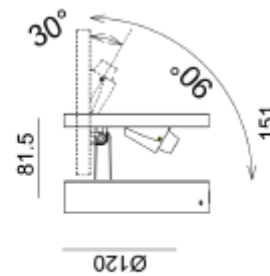

FDV SPEC SHEET

Algedi

Art. no: 3542-3

Lighting Solutions

Algedi

Art. no: 3542-3

LIGHT TECHNICAL

Lightsource Type:	LED (built in)
Lumen Output:	331
Lumen LED (tc=25):	400
Beam Angle:	30°
CCT (Color Temperature):	2700
CRI / Ra:	90
Color Code:	927
Lens (Diffuser):	Clear

MOUNTING / CONNECTION

Connection:	Terminal
Mounting:	Surface, Wall

PRODUCT

Ingress Protection:	IP40
Color:	White
Height [mm]:	81,5
Width [mm]:	120

ELECTRICAL DATA

Dimming:	None
System Power [W]:	6,5
System Voltage [V]:	230V 50Hz
Protection Class:	1
Socket / Cap-Base:	N/A
Current Output [mA]:	700