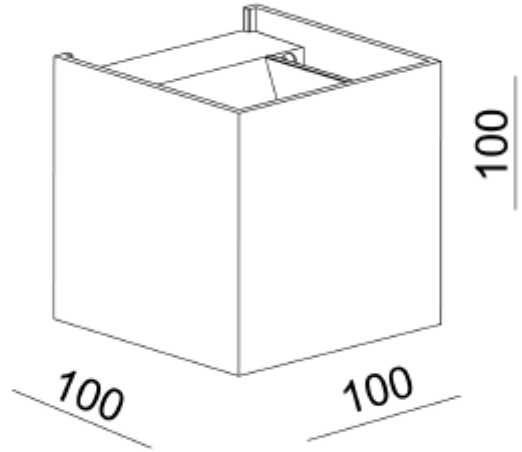

FDV SPEC SHEET

Duhr Square
Art. no: 3546-3

Lighting Solutions

Duhr Square

Art. no: 3546-3

LIGHT TECHNICAL

Lightsource Type:	LED (built in)
Lumen LED (tc=25):	2x400
Beam Angle:	30°
CCT (Color Temperature):	2700
CRI / Ra:	90
Color Code:	927
Lens (Diffuser):	Clear

MOUNTING / CONNECTION

Connection:	Terminal
Mounting:	Surface, Wall

PRODUCT

Ingress Protection:	IP54
Color:	White
Length [mm]:	100
Height [mm]:	100
Width [mm]:	100
Weight [kg]:	0,9

ELECTRICAL DATA

Dimming:	Phase-Cut
System Power [W]:	2x4,6
System Voltage [V]:	230V 50Hz
Protection Class:	1
Socket / Cap-Base:	N/A
Current Output [mA]:	500