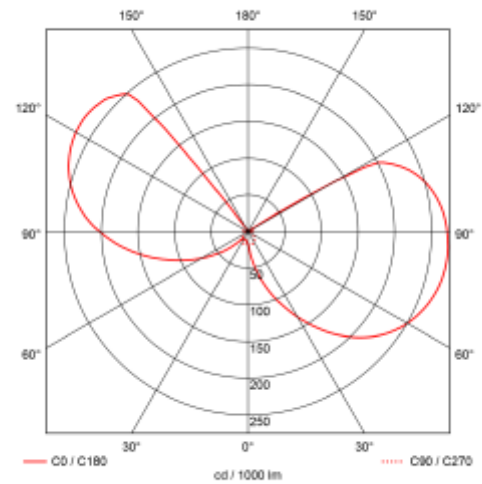

PRODUCT SHEET

Kepler

Art. no: 3548-26

Lighting Solutions

Kepler

SPECIFICATIONS	
System Power [W]:	2x6W
CCT (Color Temperature):	2700K
CRI / Ra:	90
Lumen Output:	861lm
Lumen LED (tc=25):	2x550lm
Dimming:	Phase-Cut
System Voltage [V]:	230V 50Hz
Connection:	Terminal
Mounting:	Surface, Wall
Color:	Black/Gold
Length [mm]:	178mm
Height [mm]:	178mm
Width [mm]:	102mm
Weight [kg]:	0,8kg