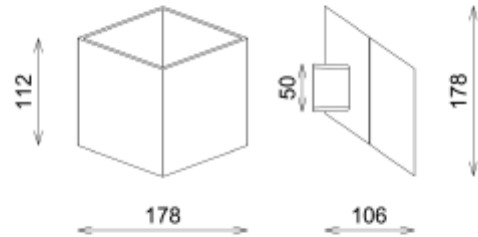

PRODUCT SHEET

Kepler

Art. no: 3548-26

Lighting Solutions

Kepler

SPECIFICATIONS	
System Power [W]:	2x6W
CCT (Color Temperature):	2700K
CRI / Ra:	90
Lumen Output:	861lm
Lumen LED (tc=25):	2x550lm
Dimming:	Phase-Cut
System Voltage [V]:	230V 50Hz
Connection:	Terminal
Mounting:	Surface, Wall
Color:	Black/Gold
Length [mm]:	178mm
Height [mm]:	178mm
Width [mm]:	102mm
Weight [kg]:	0,8kg