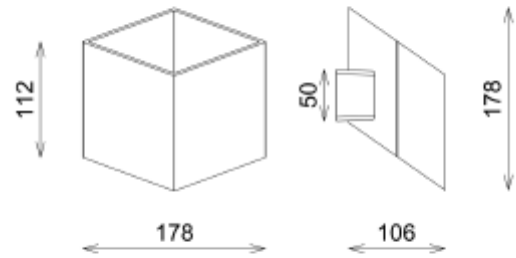

FDV SPEC SHEET

Kepler

Art. no: 3548-36

Lighting Solutions

Kepler

Art. no: 3548-36

LIGHT TECHNICAL

Lumen Output:	861
Lumen LED (tc=25):	2x550
CCT (Color Temperature):	2700
CRI / Ra:	90
Color Code:	927

MOUNTING / CONNECTION

Connection:	Terminal
Cut-out [mm]:	x
Mounting:	Surface, Wall

PRODUCT

Ingress Protection:	IP43
Color:	White/Gold
Length [mm]:	178
Height [mm]:	178
Width [mm]:	102
Weight [kg]:	0,8

ELECTRICAL DATA