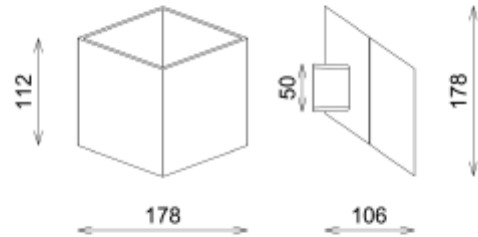

PRODUCT SHEET

Kepler

Art. no: 3548-36

Lighting Solutions

Kepler

SPECIFICATIONS	
System Power [W]:	2x6W
CCT (Color Temperature):	2700K
CRI / Ra:	90
Lumen Output:	861lm
Lumen LED (tc=25):	2x550lm
Dimming:	Phase-Cut
System Voltage [V]:	230V 50Hz
Connection:	Terminal
Mounting:	Surface, Wall
Cut-out [mm]:	xmm
Color:	White/Gold
Length [mm]:	178mm
Height [mm]:	178mm
Width [mm]:	102mm
Weight [kg]:	0,8kg