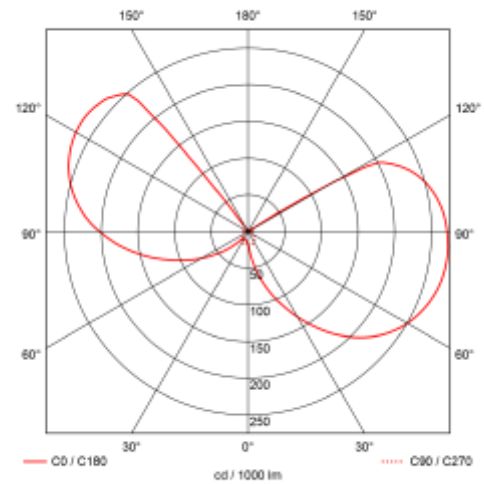

PRODUCT SHEET

Kepler

Art. no: 3548-36

Lighting Solutions

Kepler

SPECIFICATIONS	
System Power [W]:	2x6W
CCT (Color Temperature):	2700K
CRI / Ra:	90
Lumen Output:	861lm
Lumen LED (tc=25):	2x550lm
Dimming:	Phase-Cut
System Voltage [V]:	230V 50Hz
Connection:	Terminal
Mounting:	Surface, Wall
Cut-out [mm]:	xmm
Color:	White/Gold
Length [mm]:	178mm
Height [mm]:	178mm
Width [mm]:	102mm
Weight [kg]:	0,8kg